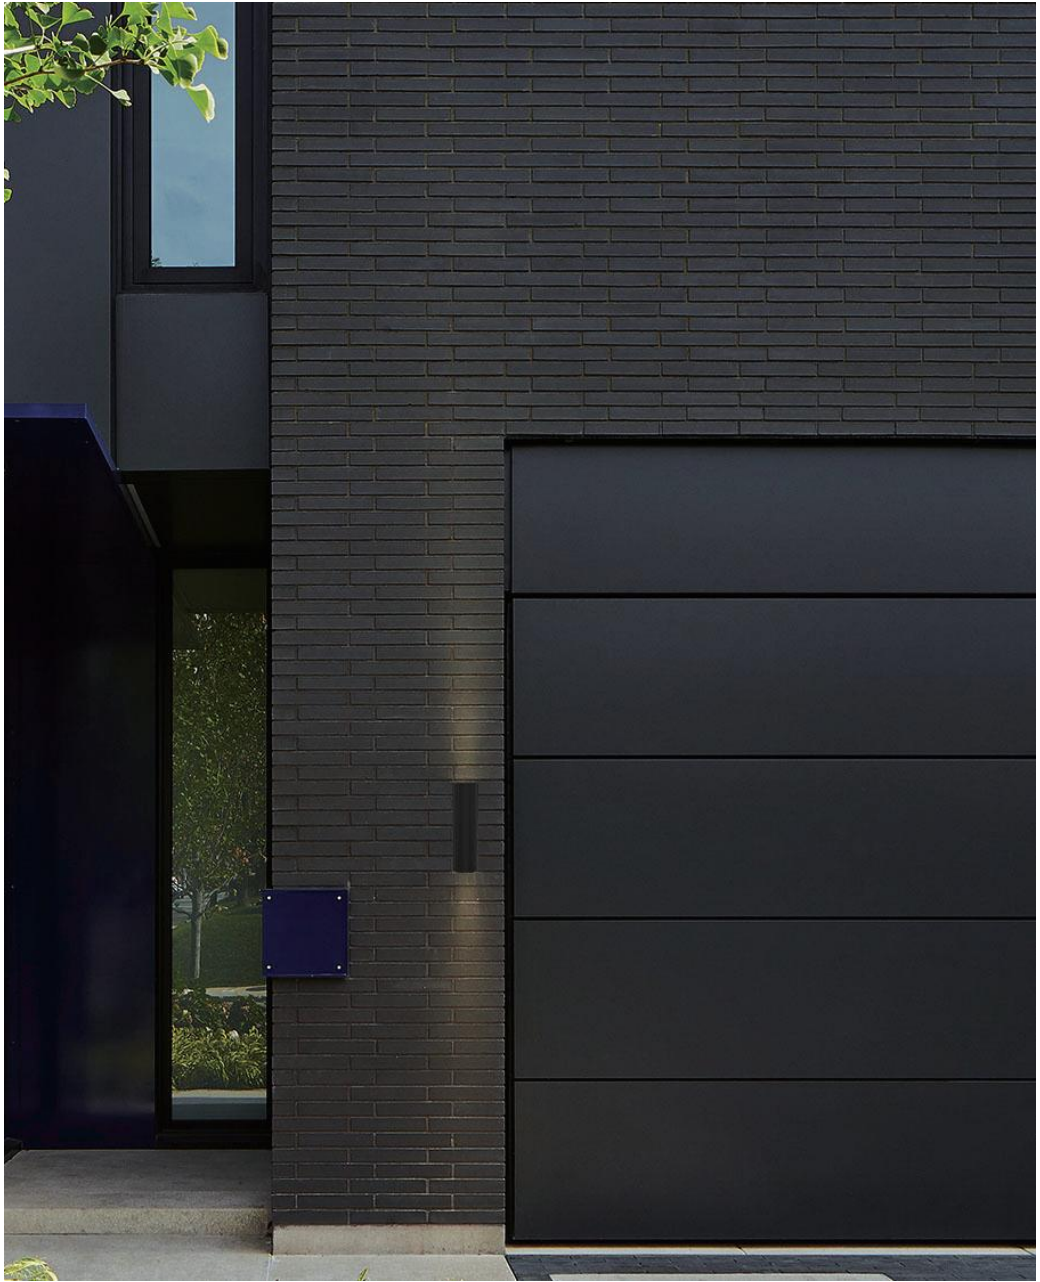

W system	lm system	optics	code
8Wx2	419x2	15°	OWE5708W-30N15-B
8Wx2	470x2	24°	OWE5708W-30N24-B
8Wx2	456x2	36°	OWE5708W-30N36-B