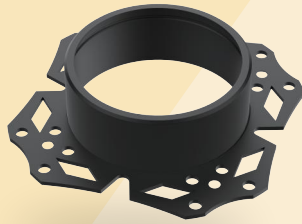

---

Brushed Grey

Polished Chrome

Our light fixtures are made of the highest quality metal materials, like pure aluminium and solid brass. Our process is precise and sustainable to achieve circular products that last longer and look stylish.

The ACME light engines come in three distinct shapes: straight baffle for maximum brightness, curve baffle for a softer light effect, and semi-recessed baffle for added ceiling decoration. They are available in five different sizes with both trimmed and trimless bezels (cutouts of 50mm, 57mm, 68mm, and 78mm) and offered in seven standard finishes including white 9016, black 9005, polished chrome, black nickel, antique bronze, and solid brass.

ACME STRAIGHT

ACME CURVE

ACME SEMI

We transform premium materials into fine luxury goods that elevate any space.

ACME

Light engine

Installation frame trimless

Installation frame trim