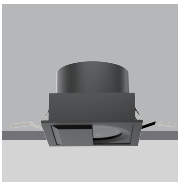

W system	lm system	optics	code
15W	448	Asymmetrical Wallwash	MFL6815W-Q-30NWS