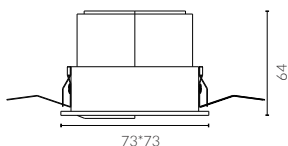

ACME WALL-WASHER

Φ68 Engine

Fixed Square Wall Wash Downlight

cutout: 68*68mm

Wall Wash Optic

bezel | baffle

○ White Painted 9016

● Black Painted 9005