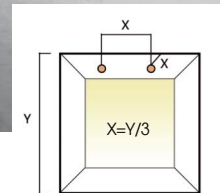

X = distance to wall
= ceiling height ÷ 3