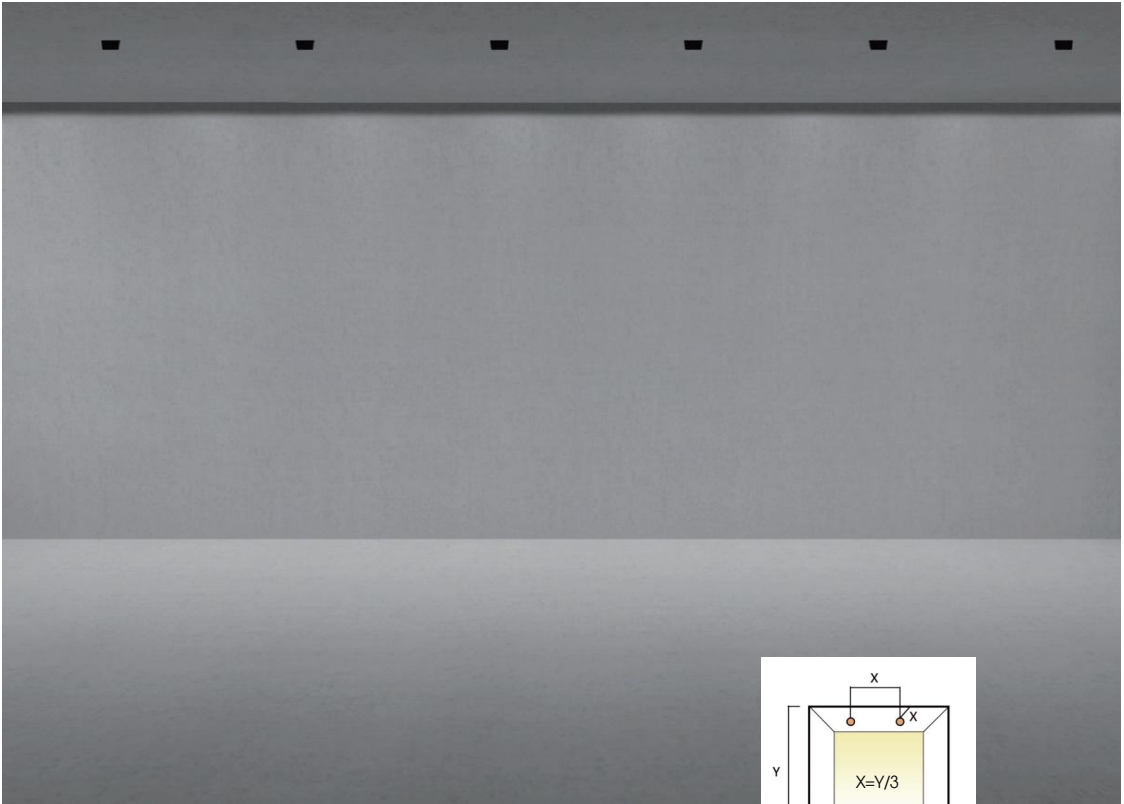

X = distance to wall
= ceiling height ÷ 3

W system	lm system	optics	code
15W	448	Asymmetrical Wallwash	MFL6815W-Q-TL-30NWS