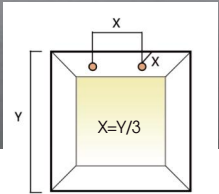

X = distance to wall
= ceiling height ÷ 3