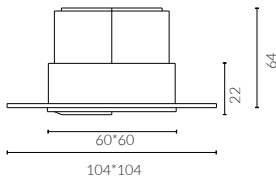

### Trimless Square Wall Wash Downlight

cutout :68\*68mm

Wall Wash Optic

baffle

White Painted 9016

Black Painted 9005

<b>IP Rating:</b>	IP20 and IP44 options
<b>Optics:</b>	Asymmetrical Wallwash
<b>UGR:</b>	< 10
<b>CRI:</b>	98Ra
<b>Lifetime:</b>	>50,000 hrs (L70 B10)
<b>CCT:</b>	2700K/3000K/3500K/4000K/5000K/ 2000K-3000K/1800K-4000K/2700K-6000K