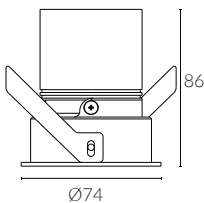

ACME STRAIGHT

Φ68 Engine

Adjustable Round Downlight

cutout :68mm

Adjustable Optic

bezel | baffle

IP Rating:	IP20 and IP44 options
Optics:	15°/24°/36°/50°
UGR:	< 10
CRI:	98Ra
Lifetime:	>50,000 hrs (L70 B10)
CCT:	2700K/3000K/3500K/4000K/5000K/ 2000K-3000K/1800K-4000K/2700K-6000K