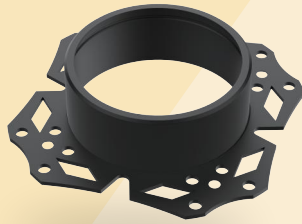

White Painted 9016

Brushed Grey

Polished Chrome

Our light fixtures are made of the highest quality metal materials, like pure aluminium and solid brass. Our process is precise and sustainable to achieve circular products that last longer and look stylish.

The ACME light engines come in three distinct shapes: straight baffle for maximum brightness, curve baffle for a softer light effect, and semi-recessed baffle for added ceiling decoration. They are available in five different sizes with both trimmed and trimless bezels (cutouts of 50mm, 57mm, 68mm, and 78mm) and offered in seven standard finishes including white 9016, black 9005, polished chrome, black nickel, antique bronze, and solid brass.

ACME STRAIGHT

ACME CURVE

ACME SEMI

We transform premium materials into fine luxury goods that elevate any space.

ACME

Light engine

Installation frame trimless

Installation frame trim