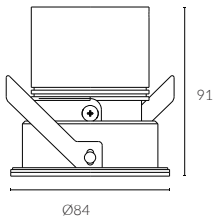

ACME STRAIGHT

Φ78 Engine

Adjustable Round Downlight

cutout: 78mm

Adjustable Optic

bezel | baffle

Black Painted
9005

White Painted
9016