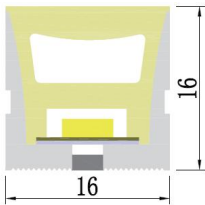

NEONFLEX

NEON STRIP 1616 BEND TOP

flexible on the horizontal axis

BEND TOP

AP1616U

Accessories not included

Clips (AC1616U)

Rigid Profile (AP1616U)

Flexible Profile (AF1616U)

IP Rating:	IP67
Optics:	115°
CRI:	92Ra
Lifetime:	>50,000 hrs (L70 B10)
CCT:	2700K/3000K/4000K/6500K/2700K-6500K/RGBW
Typical Source Efficacy (lm/W):	113
Control:	On/off, Mains Dim, 0/1-10V, Dali, Zigbee, Casambi
Binning:	2 Step MacAdams
Voltage:	DC 24V
Power(W):	8W/m, 10W/m, 15W/m, 20W/m
Ambient temp:	-20 °C to 45 °C
Class:	III