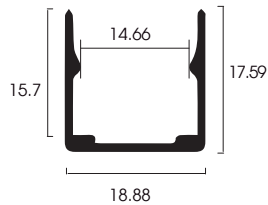

NEONFLEX

NEON STRIP 1616 BEND TOP

flexible on the horizontal axis

BEND TOP

AP1616U

Accessories not included

Clips (AC1616U)

Rigid Profile (AP1616U)

Flexible Profile (AF1616U)

IP Rating:	IP67
Optics:	115°
CRI:	92Ra
Lifetime:	>50,000 hrs (L70 B10)
CCT:	2700K/3000K/4000K/6500K/2700K-6500K/RGBW
Typical Source Efficacy (lm/W):	113
Control:	On/off, Mains Dim, 0/1-10V, Dali, Zigbee, Casambi
Binning:	2 Step MacAdams
Voltage:	DC 24V
Power(W):	8W/m, 10W/m, 15W/m, 20W/m
Ambient temp:	-20 °C to 45 °C
Class:	III