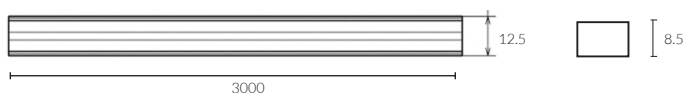

EVO-STRIP

LINEAR WALLWASH

Wall Wash Optic

IP Rating:	IP20
Optics:	Wall Wash
UGR:	<17
CRI:	92Ra
Lifetime:	>50,000 hrs (L70 B10)
CCT:	3000K
Typical Source Efficacy (lm/W):	113
Control:	On/off, Mains Dim, 0/1-10V, Dali, Zigbee, Casambi
Binning:	3 Step MacAdams
Voltage:	DC 24V
Power(W):	15W/m
LEDs/m:	240
Min. Cut Length:	50mm
Ambient temp:	-20 °C to 45 °C
Class:	III