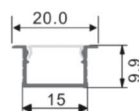

Accessories not included

GLL-1