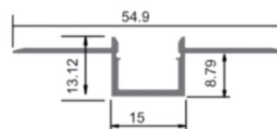

GLL-2

installation profile recommended