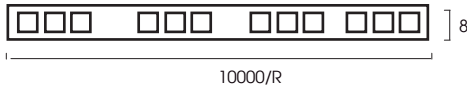

LINE

LED STRIP ADVANCED

Fixed Optic

premium high efficiency 170 Lumen / Watt, 10 meter per roll