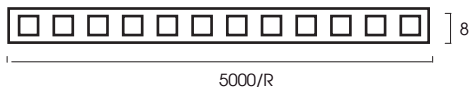

EVO-STRIP

LED STRIP FULL SPECTRUM

Fixed Optic

Accessories not included

Fast Connector (FC1010)

| | |
|--|---|
| IP Rating: | IP20 |
| Optics: | 120° |
| CRI: | 98Ra |
| Lifetime: | >50,000 hrs (L70 B10) |
| CCT: | 3000K/3500K |
| Typical Source Efficacy (lm/W): | 99 |
| Control: | On/off, Mains Dim, 0/1-10V, Dali, Zigbee, Casambi |
| Binning: | 3 Step MacAdams |
| Voltage: | DC 24V |
| Power(W): | 12W/m |
| LEDs/m: | 128 |
| Min. Cut Length: | 50mm |
| Ambient temp: | -20 °C to 45 °C |
| Class: | III |

DuraGreen project:
Veneta Cucine

| W system | CCT | lm system | optics | code |
|-----------------|------------|------------------|---------------|----------------------|
| 12W | 3000K | 99lm/W | 120° | GS2835-128-12W-30-98 |