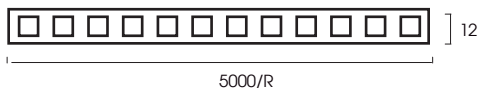

EVO-STRIP

LED STRIP RGB+W+CW

Fixed Optic

IP Rating:	IP20
Optics:	120°
CRI:	92Ra
Lifetime:	>50,000 hrs (L70 B10)
CCT:	2700K-6000K + RGB
Typical Source	
Efficacy (lm/W):	6000K 94 lm/W, 2700K 84 lm/W, R 21 lm/W, G 55 lm/W, B 15 lm/W
Control:	DMX, DALI, Zigbee, Casambi
Binning:	3 Step MacAdams
Voltage:	DC 24V
Power(W):	RGB=12W/M W-7W CW-7W
LEDs/m:	180
Min. Cut Length:	100mm
Ambient temp:	-20 °C to 45 °C
Class:	III