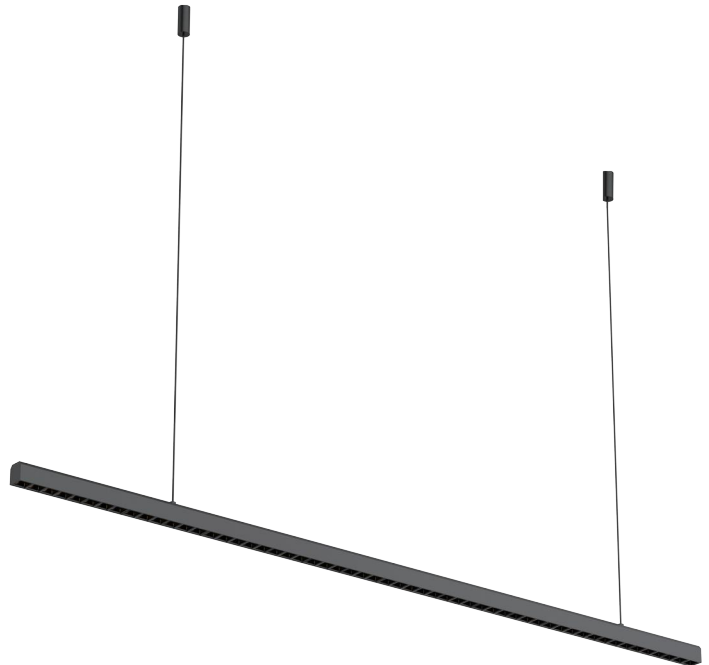

## L1124 Surface Pendant

Fixed

White Painted

Black Painted

<b>IP Rating:</b>	IP20
<b>Optics:</b>	30°/55°/65°/65°Extra Wide/Forward throwing
<b>UGR:</b>	<17
<b>CRI:</b>	92Ra
<b>Lifetime:</b>	>50,000 hrs (L70 B10)
<b>CCT:</b>	3000K/4000K
<b>Typical Source</b>	
<b>Efficacy (lm/W):</b>	113
<b>Control:</b>	On/off, Mains Dim, 0/1-10V, Dali, Zigbee, Casambi
<b>Binning</b>	2 Step MacAdams
<b>Voltage:</b>	DC 24V
<b>Power(W):</b>	21W
<b>Ambient temp:</b>	-20 C to 45 C
<b>Material:</b>	Fine aluminium 6063A
<b>Class:</b>	II

30°

55°

65°

65° Extra Wide

Forward throwing

<b>W system</b>	<b>lm system</b>	<b>optics</b>	<b>code</b>
21W	1624	30°	STPL5421W-30N30
21W	1533	55°	STPL5421W-30N55
21W	1624	65°	STPL5421W-30N65
21W	1533	65°Extra Wide°	STPL5421W-30N65E
21W	1456	Forward throwing	STPL5421W-30NFT