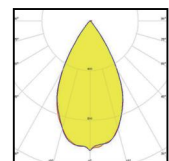

## L1124 Surface Pendant

Fixed

White Painted

Black Painted

<b>IP Rating:</b>	IP20
<b>Optics:</b>	30°/55°/65°/65°Extra Wide/Forward throwing
<b>UGR:</b>	<17
<b>CRI:</b>	92Ra
<b>Lifetime:</b>	>50,000 hrs (L70 B10)
<b>CCT:</b>	3000K/4000K
<b>Typical Source</b>	
<b>Efficacy (lm/W):</b>	113
<b>Control:</b>	On/off, Mains Dim, 0/1-10V, Dali, Zigbee, Casambi
<b>Binning</b>	2 Step MacAdams
<b>Voltage:</b>	DC 24V
<b>Power(W):</b>	21W
<b>Ambient temp:</b>	-20 C to 45 C
<b>Material:</b>	Fine aluminium 6063A
<b>Class:</b>	II

30°

55°

65°

65° Extra Wide

Forward throwing

<b>W system</b>	<b>lm system</b>	<b>optics</b>	<b>code</b>
21W	1624	30°	STPL5421W-30N30
21W	1533	55°	STPL5421W-30N55
21W	1624	65°	STPL5421W-30N65
21W	1533	65°Extra Wide°	STPL5421W-30N65E
21W	1456	Forward throwing	STPL5421W-30NFT