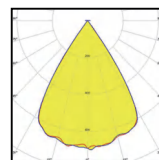

## L1124 Surface Pendant

Fixed

White Painted

Black Painted

<b>IP Rating:</b>	IP20
<b>Optics:</b>	30°/55°/65°/65°Extra Wide/Forward throwing
<b>UGR:</b>	<17
<b>CRI:</b>	92Ra
<b>Lifetime:</b>	>50,000 hrs (L70 B10)
<b>CCT:</b>	3000K/4000K
<b>Typical Source</b>	
<b>Efficacy (lm/W):</b>	113
<b>Control:</b>	On/off, Mains Dim, 0/1-10V, Dali, Zigbee, Casambi
<b>Binning</b>	2 Step MacAdams
<b>Voltage:</b>	DC 24V
<b>Power(W):</b>	21W
<b>Ambient temp:</b>	-20 C to 45 C
<b>Material:</b>	Fine aluminium 6063A
<b>Class:</b>	II

30°

55°

65°

65° Extra Wide

Forward throwing

<b>W system</b>	<b>lm system</b>	<b>optics</b>	<b>code</b>
21W	1624	30°	STPL5421W-30N30
21W	1533	55°	STPL5421W-30N55
21W	1624	65°	STPL5421W-30N65
21W	1533	65°Extra Wide°	STPL5421W-30N65E
21W	1456	Forward throwing	STPL5421W-30NFT