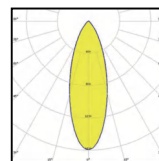

## L1124 Surface Pendant

Fixed

White Painted

Black Painted

<b>IP Rating:</b>	IP20
<b>Optics:</b>	30°/55°/65°/65°Extra Wide/Forward throwing
<b>UGR:</b>	<17
<b>CRI:</b>	92Ra
<b>Lifetime:</b>	>50,000 hrs (L70 B10)
<b>CCT:</b>	3000K/4000K
<b>Typical Source</b>	
<b>Efficacy (lm/W):</b>	113
<b>Control:</b>	On/off, Mains Dim, 0/1-10V, Dali, Zigbee, Casambi
<b>Binning</b>	2 Step MacAdams
<b>Voltage:</b>	DC 24V
<b>Power(W):</b>	21W
<b>Ambient temp:</b>	-20 C to 45 C
<b>Material:</b>	Fine aluminium 6063A
<b>Class:</b>	II

30°

55°

65°

65° Extra Wide

Forward throwing

<b>W system</b>	<b>lm system</b>	<b>optics</b>	<b>code</b>
21W	1624	30°	STPL5421W-30N30
21W	1533	55°	STPL5421W-30N55
21W	1624	65°	STPL5421W-30N65
21W	1533	65°Extra Wide°	STPL5421W-30N65E
21W	1456	Forward throwing	STPL5421W-30NFT