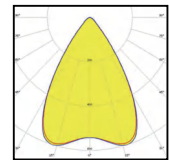

## L1124 Surface Pendant

Fixed

White Painted

Black Painted

<b>IP Rating:</b>	IP20
<b>Optics:</b>	30°/55°/65°/65°Extra Wide/Forward throwing
<b>UGR:</b>	<17
<b>CRI:</b>	92Ra
<b>Lifetime:</b>	>50,000 hrs (L70 B10)
<b>CCT:</b>	3000K/4000K
<b>Typical Source</b>	
<b>Efficacy (lm/W):</b>	113
<b>Control:</b>	On/off, Mains Dim, 0/1-10V, Dali, Zigbee, Casambi
<b>Binning</b>	2 Step MacAdams
<b>Voltage:</b>	DC 24V
<b>Power(W):</b>	21W
<b>Ambient temp:</b>	-20 C to 45 C
<b>Material:</b>	Fine aluminium 6063A
<b>Class:</b>	II

30°

55°

65°

65° Extra Wide

Forward throwing

<b>W system</b>	<b>lm system</b>	<b>optics</b>	<b>code</b>
21W	1624	30°	STPL5421W-30N30
21W	1533	55°	STPL5421W-30N55
21W	1624	65°	STPL5421W-30N65
21W	1533	65°Extra Wide°	STPL5421W-30N65E
21W	1456	Forward throwing	STPL5421W-30NFT