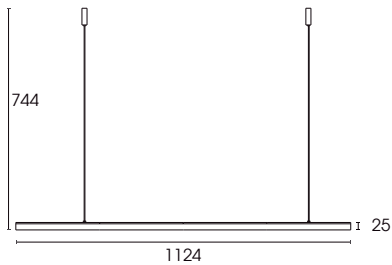

## L1124 Surface Pendant

Fixed

White Painted

Black Painted

<b>IP Rating:</b>	IP20
<b>Optics:</b>	30°/55°/65°/65°Extra Wide/Forward throwing
<b>UGR:</b>	<17
<b>CRI:</b>	92Ra
<b>Lifetime:</b>	>50,000 hrs (L70 B10)
<b>CCT:</b>	3000K/4000K
<b>Typical Source</b>	
<b>Efficacy (lm/W):</b>	113
<b>Control:</b>	On/off, Mains Dim, 0/1-10V, Dali, Zigbee, Casambi
<b>Binning</b>	2 Step MacAdams
<b>Voltage:</b>	DC 24V
<b>Power(W):</b>	21W
<b>Ambient temp:</b>	-20 C to 45 C
<b>Material:</b>	Fine aluminium 6063A
<b>Class:</b>	II

30°

55°

65°

65° Extra Wide

Forward throwing

<b>W system</b>	<b>lm system</b>	<b>optics</b>	<b>code</b>
21W	1624	30°	STPL5421W-30N30
21W	1533	55°	STPL5421W-30N55
21W	1624	65°	STPL5421W-30N65
21W	1533	65°Extra Wide°	STPL5421W-30N65E
21W	1456	Forward throwing	STPL5421W-30NFT