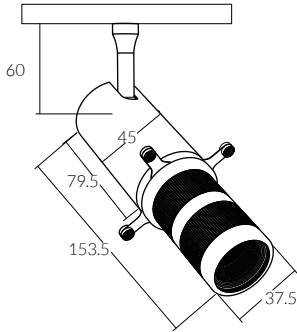

ORBIT 48V

Φ45 Adjustable 48V Contour Spotlight

Black Painted

IP Rating: IP20
Optics: Framing
UGR: <10
CRI: 98Ra
Lifetime: >50,000 hrs (L70 B10)
CCT: 2700K/3000K/3500K/4000K/5000K/
2000K-3000K/1800K-4000K/2700K-6000K

h(m)	E(lx)	D(m)
0.5	3216	0.21
1.0	804	0.42
1.5	357	0.63
2.0	201	0.84
2.5	129	1.04
3.0	89	1.25

W system

lm system

code

10W

239

M22C4510W