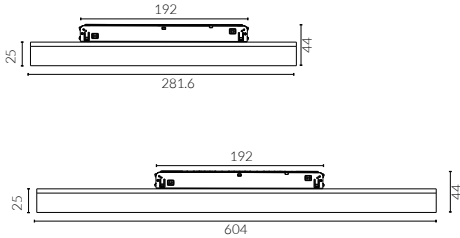

EVOLINE 48V

48V Light Stripe Fixed Version

Black Painted

IP Rating:	IP20
Optics:	120°
UGR:	< 19
CRI:	92Ra
Lifetime:	>50,000 hrs (L70 B10)
CCT:	3000K/3500K/2700K-6000K
Typical Source	
Efficacy (lm/W):	113
Control:	On/off, 0/1-10V, Dali, Zigbee, Casambi
Binning	2 Step MacAdams
Input:	48 VDC
Output:	DC 36V 300mA 12W DC 36V 450mA 18W
Ambient temp:	-20 °C to 45 °C
Class:	III

W system	lm system	length	optics	code
12W	548	304	120°	M22DF12W-30N120-B
18W	822	604	120°	M22DF18W-30N120-B