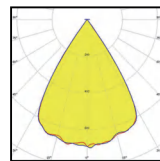

EVOLINE 48V

1124mm
48V Pendant

● Black Painted

IP Rating: IP20
Optics: 30°/55°/65°/65°Extra Wide/Forward throwing
UGR: <19
CRI: 92Ra
Lifetime: >50,000 hrs (L70 B10)
CCT: 3000K
Typical Source Efficacy (lm/W): 113
Control: On/off, 0/1-10V, Dali, Zigbee, Casambi
Binning 2 Step MacAdams
Voltage connection 48 VDC 21W
Luminous efficacy 1624 lm - 3000K
Ambient temp: -20 °C to 45 °C
Class: III

30°

55°

65°

65° Extra Wide

Forward throwing

W system	Im system	optics	code
21W	1624	30°	M22P112421W-30N30-B
21W	1533	55°	M22P112421W-30N55-B
21W	1624	65°	M22P112421W-30N65-B
21W	1533	65°Extra Wide	M22P112421W-30N65E-B
21W	1456	Forward throwing	M22P112421W-30NFT-B