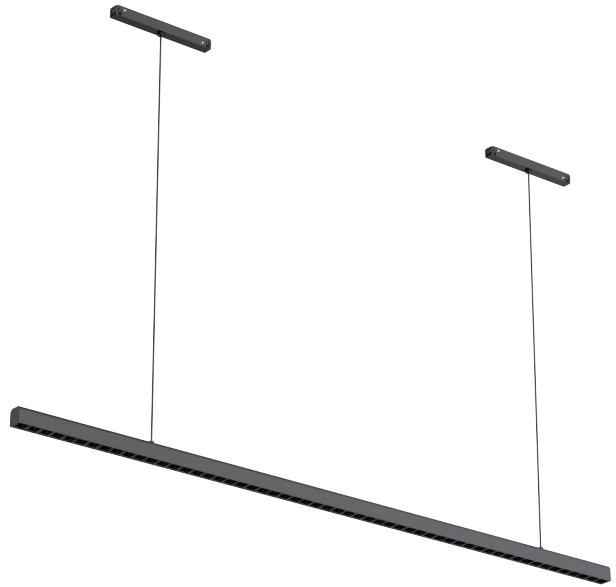

EVOLINE 48V

1124mm
48V Pendant

● Black Painted

IP Rating: IP20
Optics: 30°/55°/65°/65°Extra Wide/Forward throwing
UGR: <19
CRI: 92Ra
Lifetime: >50,000 hrs (L70 B10)
CCT: 3000K
Typical Source Efficacy (lm/W): 113
Control: On/off, 0/1-10V, Dali, Zigbee, Casambi
Binning 2 Step MacAdams
Voltage connection 48 VDC 21W
Luminous efficacy 1624 lm - 3000K
Ambient temp: -20 °C to 45 °C
Class: III

30°

55°

65°

65° Extra Wide

Forward throwing

W system	Im system	optics	code
21W	1624	30°	M22P112421W-30N30-B
21W	1533	55°	M22P112421W-30N55-B
21W	1624	65°	M22P112421W-30N65-B
21W	1533	65°Extra Wide	M22P112421W-30N65E-B
21W	1456	Forward throwing	M22P112421W-30NFT-B