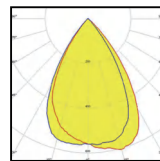

30°

55°

65°

65° Extra Wide

Forward throwing

W system	Im system	optics	code
21W	1624	30°	M22P112421W-30N30-B
21W	1533	55°	M22P112421W-30N55-B
21W	1624	65°	M22P112421W-30N65-B
21W	1533	65°Extra Wide	M22P112421W-30N65E-B
21W	1456	Forward throwing	M22P112421W-30NFT-B