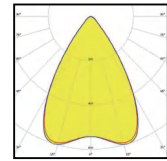

EVOLINE 48V

1124mm
48V Pendant

● Black Painted

IP Rating: IP20
Optics: 30°/55°/65°/65°Extra Wide/Forward throwing
UGR: <19
CRI: 92Ra
Lifetime: >50,000 hrs (L70 B10)
CCT: 3000K
Typical Source Efficacy (lm/W): 113
Control: On/off, 0/1-10V, Dali, Zigbee, Casambi
Binning 2 Step MacAdams
Voltage connection 48 VDC 21W
Luminous efficacy 1624 lm - 3000K
Ambient temp: -20 °C to 45 °C
Class: III

30°

55°

65°

65° Extra Wide

Forward throwing

W system	Im system	optics	code
21W	1624	30°	M22P112421W-30N30-B
21W	1533	55°	M22P112421W-30N55-B
21W	1624	65°	M22P112421W-30N65-B
21W	1533	65°Extra Wide	M22P112421W-30N65E-B
21W	1456	Forward throwing	M22P112421W-30NFT-B