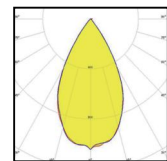

EVOLINE 48V

1124mm
48V Pendant

● Black Painted

IP Rating: IP20
Optics: 30°/55°/65°/65°Extra Wide/Forward throwing
UGR: <19
CRI: 92Ra
Lifetime: >50,000 hrs (L70 B10)
CCT: 3000K
Typical Source Efficacy (lm/W): 113
Control: On/off, 0/1-10V, Dali, Zigbee, Casambi
Binning 2 Step MacAdams
Voltage connection 48 VDC 21W
Luminous efficacy 1624 lm - 3000K
Ambient temp: -20 °C to 45 °C
Class: III

30°

55°

65°

65° Extra Wide

Forward throwing

W system	Im system	optics	code
21W	1624	30°	M22P112421W-30N30-B
21W	1533	55°	M22P112421W-30N55-B
21W	1624	65°	M22P112421W-30N65-B
21W	1533	65°Extra Wide	M22P112421W-30N65E-B
21W	1456	Forward throwing	M22P112421W-30NFT-B