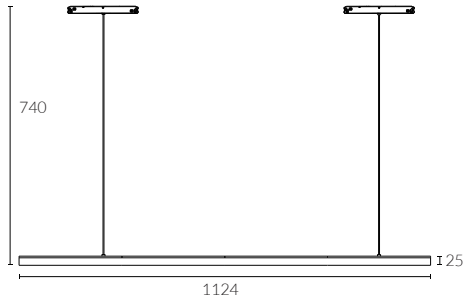

EVOLINE 48V

1124mm
48V Pendant

● Black Painted

IP Rating: IP20
Optics: 30°/55°/65°/65°Extra Wide/Forward throwing
UGR: <19
CRI: 92Ra
Lifetime: >50,000 hrs (L70 B10)
CCT: 3000K
Typical Source Efficacy (lm/W): 113
Control: On/off, 0/1-10V, Dali, Zigbee, Casambi
Binning 2 Step MacAdams
Voltage connection 48 VDC 21W
Luminous efficacy 1624 lm - 3000K
Ambient temp: -20 °C to 45 °C
Class: III

30°

55°

65°

65° Extra Wide

Forward throwing

W system	Im system	optics	code
21W	1624	30°	M22P112421W-30N30-B
21W	1533	55°	M22P112421W-30N55-B
21W	1624	65°	M22P112421W-30N65-B
21W	1533	65°Extra Wide	M22P112421W-30N65E-B
21W	1456	Forward throwing	M22P112421W-30NFT-B