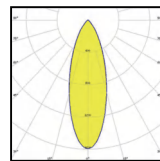

EVOLINE 48V

1124mm
48V Pendant

● Black Painted

IP Rating: IP20
Optics: 30°/55°/65°/65°Extra Wide/Forward throwing
UGR: <19
CRI: 92Ra
Lifetime: >50,000 hrs (L70 B10)
CCT: 3000K
Typical Source Efficacy (lm/W): 113
Control: On/off, 0/1-10V, Dali, Zigbee, Casambi
Binning 2 Step MacAdams
Voltage connection 48 VDC 21W
Luminous efficacy 1624 lm - 3000K
Ambient temp: -20 °C to 45 °C
Class: III

30°

55°

65°

65° Extra Wide

Forward throwing

W system	Im system	optics	code
21W	1624	30°	M22P112421W-30N30-B
21W	1533	55°	M22P112421W-30N55-B
21W	1624	65°	M22P112421W-30N65-B
21W	1533	65°Extra Wide	M22P112421W-30N65E-B
21W	1456	Forward throwing	M22P112421W-30NFT-B