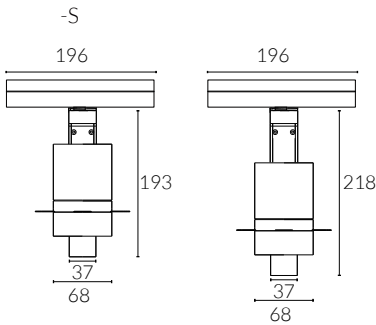

GLAMO 48V

Φ68

Adjustable 48V Contour Spotlight

Adjustable Optic

minimal track

standard track

Black Painted

IP Rating:	IP20
Optics:	Framing
UGR:	<10
CRI:	98Ra
Lifetime:	>50,000 hrs (L70 B10)
CCT:	2700K/3000K/3500K/4000K/5000K/2000K-3000K/1800K-4000K/2700K-6000K
Typical Source	
Efficacy (lm/W):	110
Control:	On/off, 0/1-10V, Dali, Zigbee, Casambi
Binning	2 Step MacAdams
Input:	48 VDC
Output:	DC 36V 250mA 10W
Ambient temp:	-20 °C to 45 °C
Class:	III
Material:	structure fine aluminum 6063A

10W Ra98 3000K 24°

h(m)	E(lx)	D(m)
0.5	3216	0.21
1.0	804	0.42
1.5	357	0.63
2.0	201	0.84
2.5	129	1.04
3.0	89	1.25

W system	lm system	code
10W	239	MC6810W