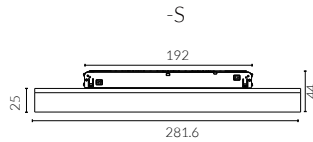

EVOLINE 48V

48V Dot Line Adjustable Version

minimal track

standard track

minimal track

standard track

Black Painted

IP Rating: IP20
Optics: 36° / 65°
UGR: <17
CRI: 92Ra
Lifetime: >50,000 hrs (L70 B10)
CCT: 3000K/3500K/2700K-6000K

Material: structure fine aluminum 6063A

12W Ra92 3000K 36°

h(m)	E(lx)	D(m)
0.5	2278	0.34
1.0	569	0.68
1.5	253	1.00
2.0	142	1.40
2.5	91	1.70
3.0	63	2.10

12W Ra92 3000K 65°

h(m)	E(lx)	D(m)
0.5	303	1.17
1.0	76	2.35
1.5	34	3.52
2.0	19	4.70
2.5	12	5.87
3.0	8	7.05