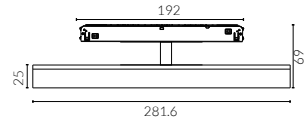

EVOLINE 48V

48V Dot Line Adjustable Version

minimal track

standard track

minimal track

standard track

Black Painted

IP Rating: IP20
Optics: 36° / 65°
UGR: <17
CRI: 92Ra
Lifetime: >50,000 hrs (L70 B10)
CCT: 3000K/3500K/2700K-6000K

Material: structure fine aluminum 6063A

12W Ra92 3000K 36°

h(m)	E(lx)	D(m)
0.5	2278	0.34
1.0	569	0.68
1.5	253	1.00
2.0	142	1.40
2.5	91	1.70
3.0	63	2.10

12W Ra92 3000K 65°

h(m)	E(lx)	D(m)
0.5	303	1.17
1.0	76	2.35
1.5	34	3.52
2.0	19	4.70
2.5	12	5.87
3.0	8	7.05