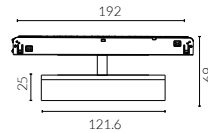

EVOLINE 48V

48V Dot Line Adjustable Version

minimal track

standard track

minimal track

standard track

Black Painted

IP Rating: IP20
Optics: 36° / 65°
UGR: <17
CRI: 92Ra
Lifetime: >50,000 hrs (L70 B10)
CCT: 3000K/3500K/2700K-6000K

Material: structure fine aluminum 6063A

12W Ra92 3000K 36°

h(m)	E(lx)	D(m)
0.5	2278	0.34
1.0	569	0.68
1.5	253	1.00
2.0	142	1.40
2.5	91	1.70
3.0	63	2.10

12W Ra92 3000K 65°

h(m)	E(lx)	D(m)
0.5	303	1.17
1.0	76	2.35
1.5	34	3.52
2.0	19	4.70
2.5	12	5.87
3.0	8	7.05