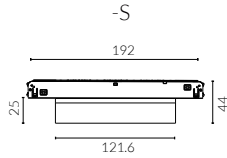

EVOLINE 48V

48V Dot Line Adjustable Version

minimal track

standard track

minimal track

standard track

Black Painted

IP Rating: IP20
Optics: 36° / 65°
UGR: <17
CRI: 92Ra
Lifetime: >50,000 hrs (L70 B10)
CCT: 3000K/3500K/2700K-6000K

Material: structure fine aluminum 6063A

12W Ra92 3000K 36°

h(m)	E(lx)	D(m)
0.5	2278	0.34
1.0	569	0.68
1.5	253	1.00
2.0	142	1.40
2.5	91	1.70
3.0	63	2.10

12W Ra92 3000K 65°

h(m)	E(lx)	D(m)
0.5	303	1.17
1.0	76	2.35
1.5	34	3.52
2.0	19	4.70
2.5	12	5.87
3.0	8	7.05

W system	lm system	optics	code
8W	428	36°	MLA0608W-30N36-B
8W	450	65°	MLA0608W-30N65-B

W system	lm system	optics	code
12W	642	36°	MLA1412W-30N36-B
12W	675	65°	MLA1412W-30N65-B