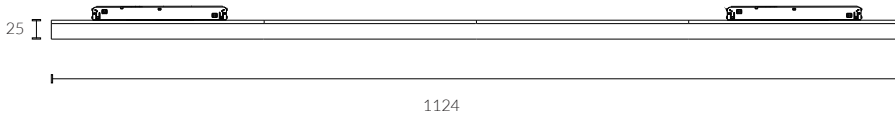

EVOLINE 48V

48V Dot Line Fixed Version

 Black Painted

IP Rating:	IP20
Optics:	30°/55°/65°/65°Extra Wide/Forward throwing
UGR:	<19
CRI:	92Ra
Lifetime:	>50,000 hrs (L70 B10)
CCT:	3000K
Typical Source Efficacy (lm/W):	113
Control:	On/off, 0/1-10V, Dali, Zigbee, Casambi
Binning	2 Step MacAdams
Voltage connection	48 VDC 21W
Luminous efficacy	1624 lm - 3000K
Ambient temp:	-20 °C to 45 °C
Class:	III