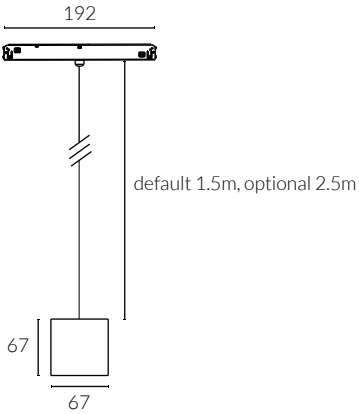

EVOLINE 48V

67X64 48V Pendant

Bezel

 matt white painted

 matt black painted

IP Rating: IP20
Optics: 50°
UGR: <17
CRI: 92Ra
Lifetime: >50,000 hrs (L70 B10)
CCT: 3000K/3500K
Typical Source
Efficacy (lm/W): 113
Control: On/off, 0/1-10V, Dali, Zigbee, Casambi
Binning 2 Step MacAdams
Input: 48 VDC
Output: DC 27V 300mA 8W
Ambient temp: -20 °C to 45 °C
Class: III
Material: structure fine aluminum 6063A

8W Ra92 3000K 50°

h(m)	E(lx)	D(m)
0.5	907	0.48
1.0	227	0.96
1.5	101	1.44
2.0	57	1.93
2.5	36	2.41
3.0	25	2.89

W system	lm system	optics	code
8W	458	50°	MPQ0908W-30N50