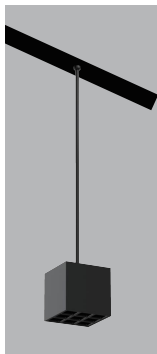

EVOLINE 48V

67X64 48V Pendant

Bezel

 matt white painted

 matt black painted

IP Rating: IP20
Optics: 50°
UGR: <17
CRI: 92Ra
Lifetime: >50,000 hrs (L70 B10)
CCT: 3000K/3500K
Typical Source
Efficacy (lm/W): 113
Control: On/off, 0/1-10V, Dali, Zigbee, Casambi
Binning 2 Step MacAdams
Input: 48 VDC
Output: DC 27V 300mA 8W
Ambient temp: -20 °C to 45 °C
Class: III
Material: structure fine aluminum 6063A

8W Ra92 3000K 50°

h(m)	E(lx)	D(m)
0.5	907	0.48
1.0	227	0.96
1.5	101	1.44
2.0	57	1.93
2.5	36	2.41
3.0	25	2.89

W system	lm system	optics	code
8W	458	50°	MPQ0908W-30N50