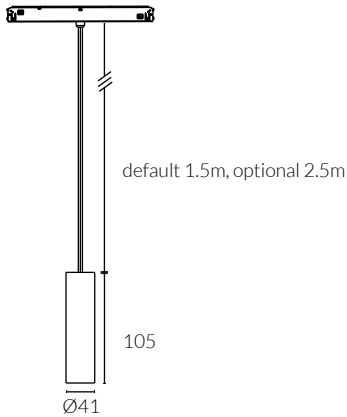

BELLA 48V

Φ41 Zoomable 20°-50° 48V Pendant

Ceiling hook to move light point

-  White Painted
-  Black Painted
-  Antique Bronze
-  Brushed Grey

- IP Rating:** IP20
- Optics:** Zoomable 20°-50°
- UGR:** <17
- CRI:** 92Ra
- Lifetime:** >50,000 hrs (L70 B10)
- CCT:** 3000K/3500K/2700-6000K
- Typical Source Efficacy (lm/W):** 96
- Control:** On/off, 0/1-10V, Dali, Zigbee, Casambi
- Binning:** 2 Step MacAdams
- Input:** 48 VDC
- Output:** 12V 600mA 8W
- Ambient temp:** -20 °C to 45 °C
- Class:** III
- Material:** structure fine aluminum 6063A

8W Ra92 3000K 20°

| h(m) | E(lx) | D(m) |
|------|-------|------|
| 0.5 | 2978 | 0.21 |
| 1.0 | 745 | 0.42 |
| 1.5 | 331 | 0.63 |
| 2.0 | 186 | 0.84 |
| 2.5 | 119 | 1.04 |
| 3.0 | 83 | 1.25 |

8W Ra92 3000K 30°

| h(m) | E(lx) | D(m) |
|------|-------|------|
| 0.5 | 1805 | 0.30 |
| 1.0 | 451 | 0.59 |
| 1.5 | 201 | 0.89 |
| 2.0 | 113 | 1.18 |
| 2.5 | 72 | 1.48 |
| 3.0 | 50 | 1.78 |

8W Ra92 3000K 50°

| h(m) | E(lx) | D(m) |
|------|-------|------|
| 0.5 | 795 | 0.49 |
| 1.0 | 199 | 0.97 |
| 1.5 | 88 | 1.46 |
| 2.0 | 50 | 1.94 |
| 2.5 | 32 | 2.43 |
| 3.0 | 22 | 2.91 |

| W system | lm system | optics | code |
|-----------------|------------------|---------------|---------------------|
| 8W | 388-385 | 20°- 50° | MPW4108W-30N2050-AB |