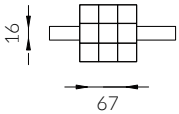

EVOLINE 48V

67X64

48V Surface Downlight

minimal track

standard track

Bezel

matt white painted

matt black painted

IP Rating:	IP20
Optics:	50°
UGR:	<17
CRI:	92Ra
Lifetime:	>50,000 hrs (L70 B10)
CCT:	3000K/3500K
Typical Source Efficacy (lm/W):	113
Control:	On/off, 0/1-10V, Dali, Zigbee, Casambi
Binning	2 Step MacAdams
Input:	48 VDC
Output:	DC 27V 300mA 8W
Ambient temp:	-20 °C to 45 °C
Class:	III
Material:	structure fine aluminum 6063A