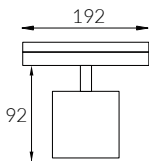

EVOLINE 48V

67X64

48V Surface Downlight

minimal track

standard track

Bezel

matt white painted

matt black painted

IP Rating:	IP20
Optics:	50°
UGR:	<17
CRI:	92Ra
Lifetime:	>50,000 hrs (L70 B10)
CCT:	3000K/3500K
Typical Source Efficacy (lm/W):	113
Control:	On/off, 0/1-10V, Dali, Zigbee, Casambi
Binning	2 Step MacAdams
Input:	48 VDC
Output:	DC 27V 300mA 8W
Ambient temp:	-20 °C to 45 °C
Class:	III
Material:	structure fine aluminum 6063A

8W Ra92 3000K 50°

h(m)	E(lx)	D(m)
0.5	907	0.48
1.0	227	0.96
1.5	101	1.44
2.0	57	1.93
2.5	36	2.41
3.0	25	2.89

W system

lm system

optics

code

8W

458