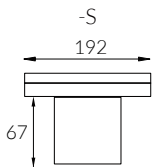

EVOLINE 48V

67X64

48V Surface Downlight

minimal track

standard track

Bezel

matt white painted

matt black painted

IP Rating:	IP20
Optics:	50°
UGR:	<17
CRI:	92Ra
Lifetime:	>50,000 hrs (L70 B10)
CCT:	3000K/3500K
Typical Source Efficacy (lm/W):	113
Control:	On/off, 0/1-10V, Dali, Zigbee, Casambi
Binning	2 Step MacAdams
Input:	48 VDC
Output:	DC 27V 300mA 8W
Ambient temp:	-20 °C to 45 °C
Class:	III
Material:	structure fine aluminum 6063A

8W Ra92 3000K 50°

h(m)	E(lx)	D(m)
0.5	907	0.48
1.0	227	0.96
1.5	101	1.44
2.0	57	1.93
2.5	36	2.41
3.0	25	2.89

W system

lm system

optics

code

8W

458