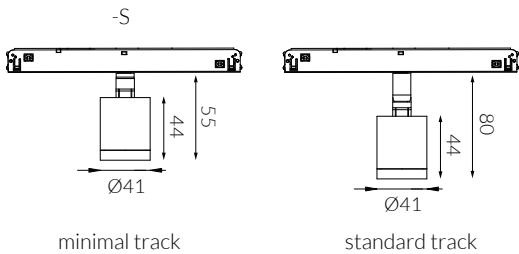

BELLA 48V

Φ41 Zoomable 20°-50° 48V Track Light

Adjustable Optic

-  White Painted
-  Black Painted
-  Antique Bronze
-  Brushed Grey

- IP Rating:** IP20
- Optics:** Zoomable 20°-50°
- UGR:** <17
- CRI:** 92Ra
- Lifetime:** >50,000 hrs (L70 B10)
- CCT:** 3000K/3500K/2700-6000K
- Typical Source**
- Efficacy (lm/W):** 96
- Control:** On/off, 0/1-10V, Dali, Zigbee, Casambi
- Binning:** 2 Step MacAdams
- Input:** 48 VDC
- Output:** 12V 600mA 8W
- Ambient temp:** -20 C to 45 C
- Class:** III
- Material:** structure fine aluminum 6063A

8W Ra92 3000K 50°

h(m)	E(lx)	D(m)
0.5	795	0.49
1.0	199	0.97
1.5	88	1.46
2.0	50	1.94
2.5	32	2.43
3.0	22	2.91

W system	lm system	optics	code
8W	388-385	20°- 50°	MT4108W-30N2050-B