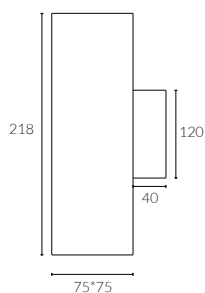

ACME

75 X 75

Outdoor Wall Light

Fixed Optic

Black Painted

IP Rating:	IP65
Optics:	15°/24°/36°/50°
UGR:	<10
CRI:	98Ra
Lifetime:	>50,000 hrs (L70 B10)
CCT:	3000K
Typical Source	
Efficacy (lm/W):	110
Control:	On/off, Mains Dim, 0/1-10V, Dali, Zigbee, Casambi
Binning	2 Step MacAdams
Input:	AC220-240V 50/60Hz
Output:	DC 36V 250mA 10Wx2
Ambient temp:	-20 C to 45 C
Class:	II
Optional accessories:	Honeycomb louvre, Solite Lense, Spread Lense, Colour Filter
Material:	Fine aluminium 6063A

10W Ra98 3000K 15°

h(m)	E(lx)	D(m)
0.5	11475	0.15
1.0	2869	0.30
1.5	1275	0.45
2.0	717	0.60
2.5	459	0.76
3.0	319	0.91

10W Ra98 3000K 24°

h(m)	E(lx)	D(m)
0.5	6198	0.22
1.0	1550	0.44
1.5	689	0.67
2.0	387	0.89
2.5	248	1.11
3.0	172	1.33

10W Ra98 3000K 36°

h(m)	E(lx)	D(m)
0.5	3390	0.31
1.0	847	0.62
1.5	377	0.92
2.0	212	1.23
2.5	136	1.54
3.0	94	1.85

10W Ra98 3000K 50°

h(m)	E(lx)	D(m)
0.5	1133	0.49
1.0	283	0.98
1.5	126	1.47
2.0	71	1.96
2.5	45	2.45
3.0	31	2.94

W system	lm system	optics	code
10Wx2	553x2	15°	OWQE6810Wx2-30N15-B
10Wx2	575x2	24°	OWQE6810Wx2-30N24-B
10Wx2	565x2	36°	OWQE6810Wx2-30N36-B
10Wx2	485x2	50°	OWQE6810Wx2-30N50-B