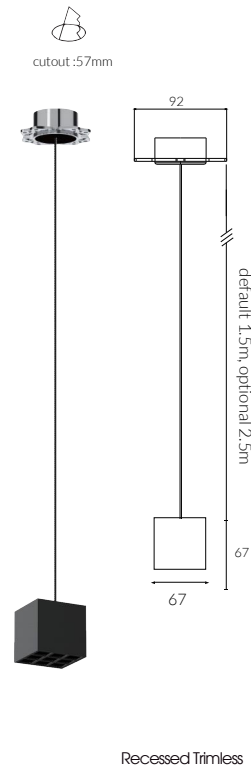

EVOLINE

67X64 Square Pendant

Fixed Optic

Bezel

 matt white painted

 matt black painted

IP Rating:	IP20
Optics:	50°
UGR:	<17
CRI:	92Ra
Lifetime:	>50,000 hrs (L70 B10)
CCT:	3000K/3500K
Typical Source	
Efficacy (lm/W):	113
Control:	On/off, Mains Dim, 0/1-10V, Dali, Zigbee, Casambi
Binning	2 Step MacAdams
Input:	AC220-240V 50/60Hz
Output:	DC 27V 300mA 8W
Ambient temp:	-20 °C to 45 °C
Class:	II
Material:	Fine aluminium 6063A

8W Ra92 3000K 50°

h(m)	E(lx)	D(m)
0.5	907	0.48
1.0	227	0.96
1.5	101	1.44
2.0	57	1.93
2.5	36	2.41
3.0	25	2.89

W system	lm system	optics	code
8W	458	50°	RTPQ0908W-30N50

W system	lm system	optics	code
8W	458	50°	TLPQ0908W-30N50

W system	lm system	optics	code
8W	458	50°	STPQ0908W-30N50