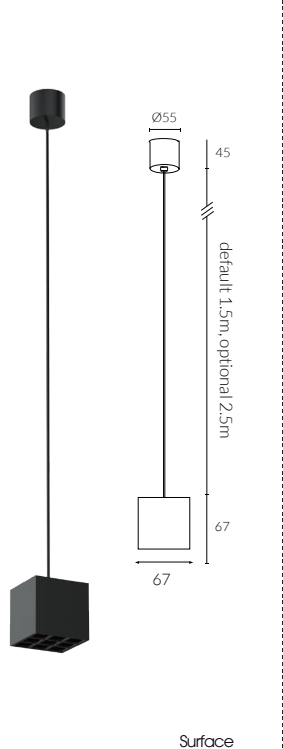

EVOLINE

67X64 Square Pendant

Fixed Optic

Bezel

 matt white painted

 matt black painted

IP Rating:	IP20
Optics:	50°
UGR:	<17
CRI:	92Ra
Lifetime:	>50,000 hrs (L70 B10)
CCT:	3000K/3500K
Typical Source	
Efficacy (lm/W):	113
Control:	On/off, Mains Dim, 0/1-10V, Dali, Zigbee, Casambi
Binning	2 Step MacAdams
Input:	AC220-240V 50/60Hz
Output:	DC 27V 300mA 8W
Ambient temp:	-20 °C to 45 °C
Class:	II
Material:	Fine aluminium 6063A

8W Ra92 3000K 50°

h(m)	E(lx)	D(m)
0.5	907	0.48
1.0	227	0.96
1.5	101	1.44
2.0	57	1.93
2.5	36	2.41
3.0	25	2.89

W system	lm system	optics	code
8W	458	50°	RTPQ0908W-30N50

W system	lm system	optics	code
8W	458	50°	TLPQ0908W-30N50

W system	lm system	optics	code
8W	458	50°	STPQ0908W-30N50