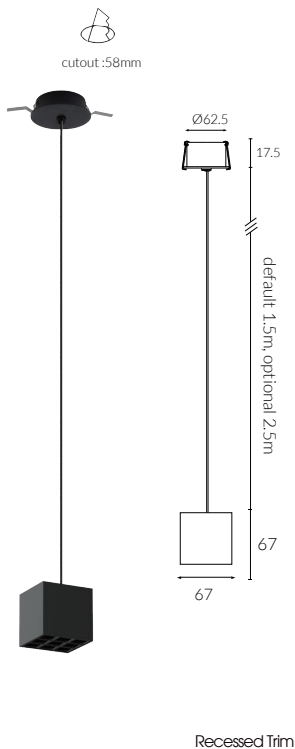

EVOLINE

67X64 Square Pendant

Fixed Optic

Bezel

 matt white painted

 matt black painted

IP Rating:	IP20
Optics:	50°
UGR:	<17
CRI:	92Ra
Lifetime:	>50,000 hrs (L70 B10)
CCT:	3000K/3500K
Typical Source	
Efficacy (lm/W):	113
Control:	On/off, Mains Dim, 0/1-10V, Dali, Zigbee, Casambi
Binning	2 Step MacAdams
Input:	AC220-240V 50/60Hz
Output:	DC 27V 300mA 8W
Ambient temp:	-20 °C to 45 °C
Class:	II
Material:	Fine aluminium 6063A

8W Ra92 3000K 50°

h(m)	E(lx)	D(m)
0.5	907	0.48
1.0	227	0.96
1.5	101	1.44
2.0	57	1.93
2.5	36	2.41
3.0	25	2.89

W system	lm system	optics	code
8W	458	50°	RTPQ0908W-30N50

W system	lm system	optics	code
8W	458	50°	TLPQ0908W-30N50

W system	lm system	optics	code
8W	458	50°	STPQ0908W-30N50