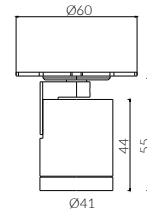

BELLA

Φ41 Recessed Zoomable 20°-50° Spotlight

Adjustable Optic

 White Painted

 Black Painted

 Antique Bronze

 Brushed Grey

Recessed Trim

Recessed Trimless

IP Rating:	IP20
Optics:	Zoomable 20°-50°
UGR:	<17
CRI:	92Ra
Lifetime:	>50,000 hrs (L70 B10)
CCT:	3000K/3500K/2700-6000K
Typical Source	
Efficacy (lm/W):	96
Control:	On/off, Mains Dim, 0/1-10V, Dali, Zigbee, Casambi
Binning	2 Step MacAdams
Input:	AC220-240V 50/60Hz
Output:	DC 12V 600mA 8W
Ambient temp:	-20 C to 45 C
Class:	II
Material:	Fine aluminium 6063A

8W Ra92 3000K 20°

h(m)	E(lx)	D(m)
0.5	2978	0.21
1.0	745	0.42
1.5	331	0.63
2.0	186	0.84
2.5	119	1.04
3.0	83	1.25

8W Ra92 3000K 30°

h(m)	E(lx)	D(m)
0.5	1805	0.30
1.0	451	0.59
1.5	201	0.89
2.0	113	1.18
2.5	72	1.48
3.0	50	1.78