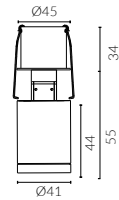

BELLA

Φ41 Recessed Zoomable 20°-50° Spotlight

Adjustable Optic

 White Painted

 Black Painted

 Antique Bronze

 Brushed Grey

Recessed Trim

8W Ra92 3000K 20°

h(m)	E(lx)	D(m)
0.5	2978	0.21
1.0	745	0.42
1.5	331	0.63
2.0	186	0.84
2.5	119	1.04
3.0	83	1.25

8W Ra92 3000K 30°

h(m)	E(lx)	D(m)
0.5	1805	0.30
1.0	451	0.59
1.5	201	0.89
2.0	113	1.18
2.5	72	1.48
3.0	50	1.78

8W Ra92 3000K 50°

h(m)	E(lx)	D(m)
0.5	795	0.49
1.0	199	0.97
1.5	88	1.46
2.0	50	1.94
2.5	32	2.43
3.0	22	2.91

W system	lm system	optics	code
8W	388-385	20°- 50°	RT4108W-30N2050-B

W system	lm system	optics	code
8W	388-385	20°- 50°	TL4108W-30N2050-B