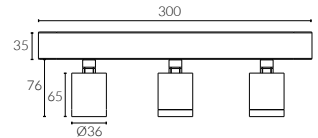

3 Spots Surface

IP Rating: IP20 and IP44 options
Optics: 15°/24°/36°
UGR: <10
CRI: 92Ra
Lifetime: >50,000 hrs (L70 B10)
CCT: 2700K/3000K/3500K/4000K/5000K/
2000K-3000K/1800K-4000K/2700K-6000K

Typical Source
Efficacy (lm/W): 133

Control: On/off, Mains Dim, 0/1-10V, Dali, Zigbee, Casambi
Binning 2 Step MacAdams
Input: AC220-240V 50/60Hz
Output: DC 36V 150mA 6W
Ambient temp: -20 °C to 45 °C
Class: II
Material: Fine aluminium 6063A