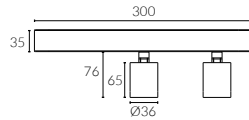

ARTFOCUS

Φ36 Surface Spotlight

Adjustable Optic

Surface Fixed

Surface Adjustable

2 Spots Surface

3 Spots Surface

IP Rating: IP20 and IP44 options
Optics: 15°/24°/36°
UGR: <10
CRI: 92Ra
Lifetime: >50,000 hrs (L70 B10)
CCT: 2700K/3000K/3500K/4000K/5000K/
 2000K-3000K/1800K-4000K/2700K-6000K

6W Ra98 3000K 15°

h(m)	E(lx)	D(m)
0.5	4937	0.14
1.0	1234	0.27
1.5	549	0.41
2.0	309	0.54
2.5	197	0.68
3.0	137	0.81

6W Ra98 3000K 28°

h(m)	E(lx)	D(m)
0.5	2848	0.25
1.0	712	0.49
1.5	316	0.74
2.0	178	0.98
2.5	114	1.23
3.0	79	1.47