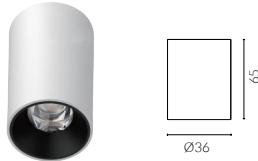

ARTFOCUS

Φ36 Surface Spotlight

Adjustable Optic

Surface Fixed

Surface Adjustable

2 Spots Surface

3 Spots Surface

IP Rating: IP20 and IP44 options
Optics: 15°/24°/36°
UGR: <10
CRI: 92Ra
Lifetime: >50,000 hrs (L70 B10)
CCT: 2700K/3000K/3500K/4000K/5000K/
 2000K-3000K/1800K-4000K/2700K-6000K