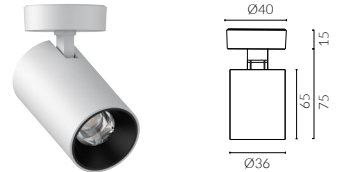

ARTFOCUS

Φ36 Surface Spotlight

Adjustable Optic

Surface Fixed

Surface Adjustable

2 Spots Surface

3 Spots Surface

IP Rating: IP20 and IP44 options
Optics: 15°/24°/36°
UGR: <10
CRI: 92Ra
Lifetime: >50,000 hrs (L70 B10)
CCT: 2700K/3000K/3500K/4000K/5000K/
 2000K-3000K/1800K-4000K/2700K-6000K