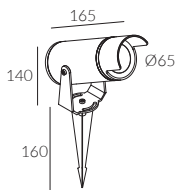

FOCUS

Outdoor Projector

Adjustable Optic

male plug and play connector

waterstop

- IP Rating:** IP66
- Optics:** 15°/24°/36°/50°
- UGR:** <19
- CRI:** 92Ra
- Lifetime:** >50,000 hrs (L70 B10)
- CCT:** 3000K
- Typical Source**
- Efficacy (lm/W):** 113
- Control:** On/off
- Binning** 2 Step MacAdams
- Voltage:** DC 24V
- Power(W):** 7W/10W/15W
- Ambient temp:** -20 C to 45 C
- Class:** III
- Plug Type:** Plug & Play (2 pin) - male

Accessories not included

Ground Stake

Code: ODG-1
Dimensions: Ø38mm*H160mm

Tree / pole bracket

Code: ODG-2
Dimensions: 1M/1.5M/2M

15W Ra92 3000K 15°

h(m)	E(lx)	D(m)
0.5	19856	0.12
1.0	4964	0.23
1.5	2206	0.35
2.0	1241	0.46
2.5	794	0.58
3.0	552	0.69