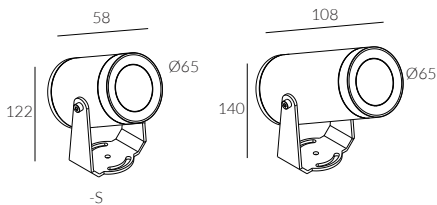

FOCUS

Outdoor Projector

Adjustable Optic

male plug and play connector

waterstop

- IP Rating:** IP66
- Optics:** 15°/24°/36°/50°
- UGR:** <19
- CRI:** 92Ra
- Lifetime:** >50,000 hrs (L70 B10)
- CCT:** 3000K
- Typical Source**
- Efficacy (lm/W):** 113
- Control:** On/off
- Binning** 2 Step MacAdams
- Voltage:** DC 24V
- Power(W):** 7W/10W/15W
- Ambient temp:** -20 C to 45 C
- Class:** III
- Plug Type:** Plug & Play (2 pin) - male

Accessories not included

Ground Stake

Code: ODG-1
Dimensions: Ø38mm*H160mm

Tree / pole bracket

Code: ODG-2
Dimensions: 1M/1.5M/2M

15W Ra92 3000K 15°

h(m)	E(lx)	D(m)
0.5	19856	0.12
1.0	4964	0.23
1.5	2206	0.35
2.0	1241	0.46
2.5	794	0.58
3.0	552	0.69