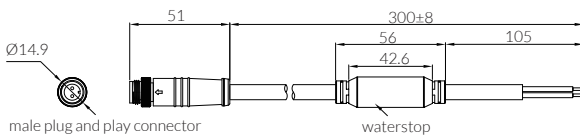

FOCUS

Outdoor Projector

Adjustable Optic

male plug and play connector

waterstop

- IP Rating:** IP66
- Optics:** 15°/24°/36°/50°
- UGR:** <19
- CRI:** 92Ra
- Lifetime:** >50,000 hrs (L70 B10)
- CCT:** 3000K
- Typical Source**
- Efficacy (lm/W):** 113
- Control:** On/off
- Binning** 2 Step MacAdams
- Voltage:** DC 24V
- Power(W):** 7W/10W/15W
- Ambient temp:** -20 C to 45 C
- Class:** III
- Plug Type:** Plug & Play (2 pin) - male

Accessories not included

Ground Stake

Code: ODG-1
Dimensions: Ø38mm*H160mm

Tree / pole bracket

Code: ODG-2
Dimensions: 1M/1.5M/2M

15W Ra92 3000K 15°

h(m)	E(lx)	D(m)
0.5	19856	0.12
1.0	4964	0.23
1.5	2206	0.35
2.0	1241	0.46
2.5	794	0.58
3.0	552	0.69