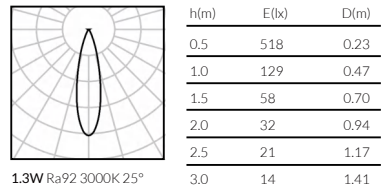

ULTRAFIN

This range of light fittings is extremely small yet powerful, designed for use in showcases. It represents the pinnacle of LED technology and component miniaturization.

ULTRAFIN

Φ12.4 Showcase

| | |
|-------------------------|---|
| IP Rating: | IP20 and IP44 options |
| Optics: | 15°/25° |
| UGR: | <10 |
| CRI: | 92Ra |
| Lifetime: | >50,000 hrs (L70 B10) |
| CCT: | 2700K/3000K/3500K |
| Typical Source | |
| Efficacy (lm/W): | 113 |
| Control: | On/off, Mains Dim, 0/1-10V, Dali, Zigbee, Casambi |
| Binning | 2 Step MacAdams |
| Input: | AC220-240V 50/60Hz |
| Output: | DC 3V 300mA 1.3W |
| Ambient temp: | -20 °C to 45 °C |
| Class: | II |
| Material: | Fine aluminium 6063A |

| W system | lm system | optics | code |
|-----------------|------------------|---------------|-----------------|
| 1.3W | 79 | 15° | MFL141.3W-30N15 |
| 1.3W | 71 | 25° | MFL141.3W-30N25 |

| W system | lm system | optics | code |
|-----------------|------------------|---------------|-----------------|
| 1.3W | 79 | 15° | MAR121.3W-30N15 |
| 1.3W | 71 | 25° | MAR121.3W-30N25 |