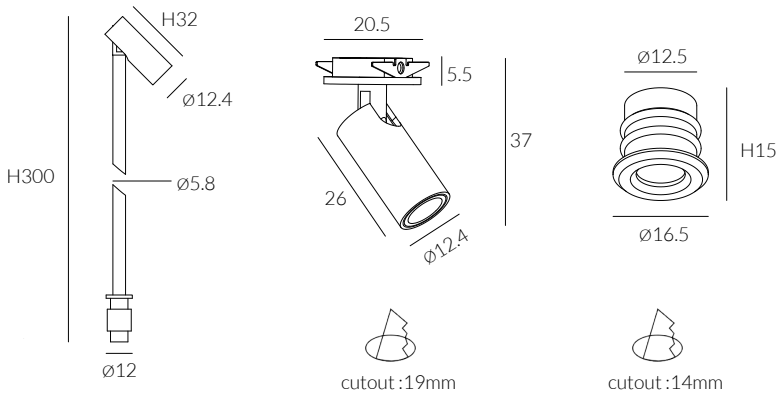

ULTRAFIN

This range of light fittings is extremely small yet powerful, designed for use in showcases. It represents the pinnacle of LED technology and component miniaturization.

ULTRAFIN

Φ12.4 Showcase

| | |
|-------------------------|---|
| IP Rating: | IP20 and IP44 options |
| Optics: | 15°/25° |
| UGR: | <10 |
| CRI: | 92Ra |
| Lifetime: | >50,000 hrs (L70 B10) |
| CCT: | 2700K/3000K/3500K |
| Typical Source | |
| Efficacy (lm/W): | 113 |
| Control: | On/off, Mains Dim, 0/1-10V, Dali, Zigbee, Casambi |
| Binning | 2 Step MacAdams |
| Input: | AC220-240V 50/60Hz |
| Output: | DC 3V 300mA 1.3W |
| Ambient temp: | -20 °C to 45 °C |
| Class: | II |
| Material: | Fine aluminium 6063A |

| W system | lm system | optics | code |
|-----------------|------------------|---------------|-----------------|
| 1.3W | 79 | 15° | MFL141.3W-30N15 |
| 1.3W | 71 | 25° | MFL141.3W-30N25 |

| W system | lm system | optics | code |
|-----------------|------------------|---------------|-----------------|
| 1.3W | 79 | 15° | MAR121.3W-30N15 |
| 1.3W | 71 | 25° | MAR121.3W-30N25 |

| W system | lm system | optics | code |
|-----------------|------------------|---------------|---------------|
| 1.3W | 79 | 15° | F121.3W-30N15 |
| 1.3W | 71 | 25° | F121.3W-30N25 |