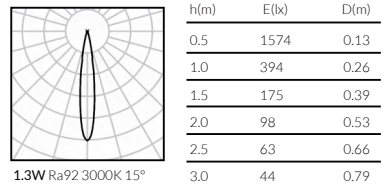

ULTRAFIN

This range of light fittings is extremely small yet powerful, designed for use in showcases. It represents the pinnacle of LED technology and component miniaturization.

ULTRAFIN

Φ12.4 Showcase

| | |
|-------------------------|---|
| IP Rating: | IP20 and IP44 options |
| Optics: | 15°/25° |
| UGR: | <10 |
| CRI: | 92Ra |
| Lifetime: | >50,000 hrs (L70 B10) |
| CCT: | 2700K/3000K/3500K |
| Typical Source | |
| Efficacy (lm/W): | 113 |
| Control: | On/off, Mains Dim, 0/1-10V, Dali, Zigbee, Casambi |
| Binning | 2 Step MacAdams |
| Input: | AC220-240V 50/60Hz |
| Output: | DC 3V 300mA 1.3W |
| Ambient temp: | -20 °C to 45 °C |
| Class: | II |
| Material: | Fine aluminium 6063A |

| W system | lm system | optics | code |
|-----------------|------------------|---------------|-----------------|
| 1.3W | 79 | 15° | MFL141.3W-30N15 |
| 1.3W | 71 | 25° | MFL141.3W-30N25 |

| W system | lm system | optics | code |
|-----------------|------------------|---------------|-----------------|
| 1.3W | 79 | 15° | MAR121.3W-30N15 |
| 1.3W | 71 | 25° | MAR121.3W-30N25 |