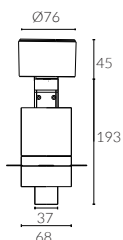

GLAMO

Φ68 Surface Contour Spotlight

Adjustable Optic

 Black Painted

IP Rating: IP20
Optics: Framing
UGR: <10
CRI: 92Ra
Lifetime: >50,000 hrs (L70 B10)
CCT: 2700K/3000K/3500K/4000K/5000K/
 2000K-3000K/1800K-4000K/2700K-6000K

10W Ra98 3000K 24°

h(m)	E lx	D(m)
0.5	3216	0.21
1.0	804	0.42
1.5	357	0.63
2.0	201	0.84
2.5	129	1.04
3.0	89	1.25

W system

lm system

code

10W

239

STC6810W