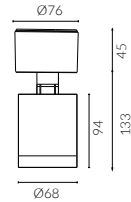

GLAMO

Φ68 Surface Zoomable 15°-50° Spotlight

Adjustable Optic

Black Painted

Surface Adjustable