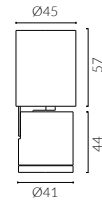

BELLA

Φ41 Surface Zoomable 20°-50° Spotlight

Adjustable Optic

Surface Minimal

-  White Painted
-  Black Painted
-  Antique Bronze
-  Brushed Grey

Surface Standard

IP Rating:	IP20
Optics:	Zoomable 20°-50°
UGR:	<17
CRI:	92Ra
Lifetime:	>50,000 hrs (L70 B10)
CCT:	3000K/3500K/2700-6000K
Typical Source Efficacy (lm/W):	96
Control:	On/off, Mains Dim, 0/1-10V, Dali, Zigbee, Casambi
Binning	2 Step MacAdams
Input:	AC220-240V 50/60Hz
Output:	DC 12V 600mA 8W
Ambient temp:	-20 C to 45 C
Class:	II
Material:	Fine aluminium 6063A

8W Ra92 3000K 20°

h(m)	E(lx)	D(m)
0.5	2978	0.21
1.0	745	0.42
1.5	331	0.63
2.0	186	0.84
2.5	119	1.04
3.0	83	1.25

8W Ra92 3000K 30°

h(m)	E(lx)	D(m)
0.5	1805	0.30
1.0	451	0.59
1.5	201	0.89
2.0	113	1.18
2.5	72	1.48
3.0	50	1.78

8W Ra92 3000K 50°

h(m)	E(lx)	D(m)
0.5	795	0.49
1.0	199	0.97
1.5	88	1.46
2.0	50	1.94
2.5	32	2.43
3.0	22	2.91

W system	lm system	optics	code
8W	388-385	20°- 50°	STM4108W-30N2050-B

W system	lm system	optics	code
8W	388-385	20°- 50°	STS4108W-30N2050-B