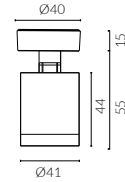

BELLA

Φ41 Surface Zoomable 20°-50° Spotlight

Adjustable Optic

Surface Minimal

-  White Painted
-  Black Painted
-  Antique Bronze
-  Brushed Grey

Surface Standard

IP Rating:	IP20
Optics:	Zoomable 20°-50°
UGR:	<17
CRI:	92Ra
Lifetime:	>50,000 hrs (L70 B10)
CCT:	3000K/3500K/2700-6000K
Typical Source Efficacy (lm/W):	96
Control:	On/off, Mains Dim, 0/1-10V, Dali, Zigbee, Casambi
Binning	2 Step MacAdams
Input:	AC220-240V 50/60Hz
Output:	DC 12V 600mA 8W
Ambient temp:	-20 C to 45 C
Class:	II
Material:	Fine aluminium 6063A

8W Ra92 3000K 20°

h(m)	E(lx)	D(m)
0.5	2978	0.21
1.0	745	0.42
1.5	331	0.63
2.0	186	0.84
2.5	119	1.04
3.0	83	1.25

8W Ra92 3000K 30°

h(m)	E(lx)	D(m)
0.5	1805	0.30
1.0	451	0.59
1.5	201	0.89
2.0	113	1.18
2.5	72	1.48
3.0	50	1.78

8W Ra92 3000K 50°

h(m)	E(lx)	D(m)
0.5	795	0.49
1.0	199	0.97
1.5	88	1.46
2.0	50	1.94
2.5	32	2.43
3.0	22	2.91

W system	lm system	optics	code
8W	388-385	20°- 50°	STM4108W-30N2050-B

W system	lm system	optics	code
8W	388-385	20°- 50°	STS4108W-30N2050-B