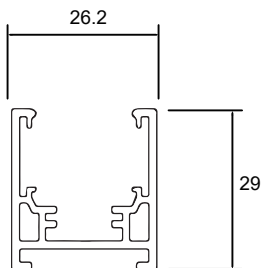

DECO TRACK 48V

Surface Micro

matt black

Accessories not included

M22-LSS-S-1

Surface horizontal L connector

Code:	TC22ST-S
Type:	Low voltage track
Material:	Aluminum
Finishing:	Black
Mounting:	Surface/Pendant
IP rating:	IP20
Insulation:	class III
Control gear:	Remote power supply (not included)
Dimensions:	W:60mm H:24.6 L: 2000 mm
Cut out for plasterboard:	W:34mm * H:>25mm * L
Voltage connection:	48 VDC
Circuits:	1 x 15 A · 48 VDC
Note:	Pendant accessories included