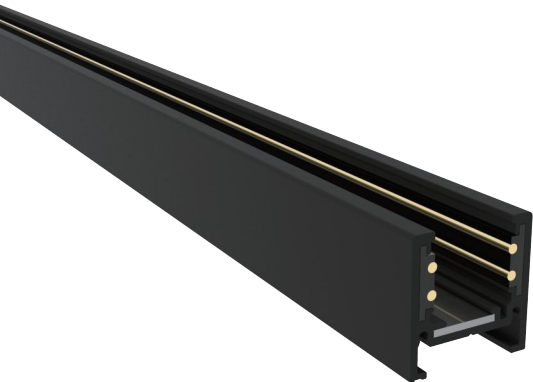

# DECO TRACK 48V

## Surface Micro

matt black

### M22-LSS-S-1

Surface horizontal L connector

<b>Code:</b>	TC22ST-S
<b>Type:</b>	Low voltage track
<b>Material:</b>	Aluminum
<b>Finishing:</b>	Black
<b>Mounting:</b>	Surface/Pendant
<b>IP rating:</b>	IP20
<b>Insulation:</b>	class III
<b>Control gear:</b>	Remote power supply (not included)
<b>Dimensions:</b>	W:60mm H:24.6 L: 2000 mm
<b>Cut out for plasterboard:</b>	W:34mm * H:>25mm * L
<b>Voltage connection:</b>	48 VDC
<b>Circuits:</b>	1 x 15 A · 48 VDC
<b>Note:</b>	Pendant accessories included