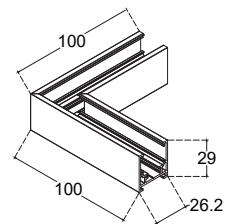

### M22-LSS-S-1

Surface horizontal L connector

<b>Code:</b>	TC22ST-S
<b>Type:</b>	Low voltage track
<b>Material:</b>	Aluminum
<b>Finishing:</b>	Black
<b>Mounting:</b>	Surface/Pendant
<b>IP rating:</b>	IP20
<b>Insulation:</b>	class III
<b>Control gear:</b>	Remote power supply (not included)
<b>Dimensions:</b>	W:60mm H:24.6 L: 2000 mm
<b>Cut out for plasterboard:</b>	W:34mm * H:>25mm * L
<b>Voltage connection:</b>	48 VDC
<b>Circuits:</b>	1 x 15 A · 48 VDC
<b>Note:</b>	Pendant accessories included