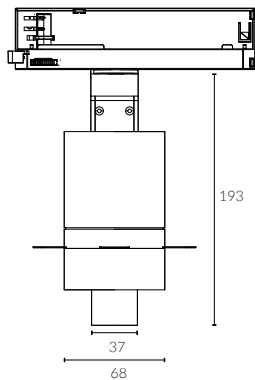

## Φ68 Adjustable 220-240V~ Contour Track Light

Adjustable Optic

 Black Painted

Contour spotlight illuminates art with defined beam

- IP Rating:** IP20
- Optics:** Framing
- UGR:** <10
- CRI:** 98Ra
- Lifetime:** >50,000 hrs (L70 B10)
- CCT:** 2700K/3000K/3500K/4000K/5000K/  
2000K-3000K/1800K-4000K/2700K-6000K

10W Ra98 3000K 24°

h(m)	E lx	D(m)
0.5	3216	0.21
1.0	804	0.42
1.5	357	0.63
2.0	201	0.84
2.5	129	1.04
3.0	89	1.25

DuraGreen project:  
Illumination Showcase at Shenzhen Creative Week

<b>W system</b>	<b>lm system</b>	<b>code</b>
10W	239	TC6810W