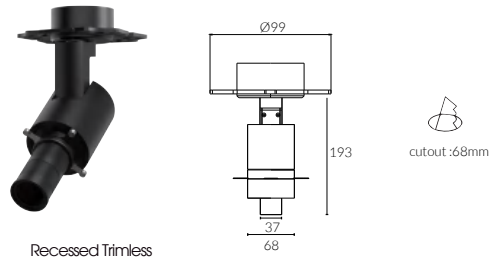

## Φ68 Recessed Contour Spotlight

Adjustable Optic

Black Painted

**IP Rating:** IP20  
**Optics:** Framing  
**UGR:** <10  
**CRI:** 92Ra  
**Lifetime:** >50,000 hrs (L70 B10)  
**CCT:** 2700K/3000K/3500K/4000K/5000K/  
 2000K-3000K/1800K-4000K/2700K-6000K

10W Ra98 3000K 24°

h(m)	E(lx)	D(m)
0.5	3216	0.21
1.0	804	0.42
1.5	357	0.63
2.0	201	0.84
2.5	129	1.04
3.0	89	1.25

**Typical Source Efficacy (lm/W):** 113  
**Control:** On/off, Mains Dim, 0/1-10V, Dali, Zigbee, Casambi  
**Binning:** 2 Step MacAdams  
**Input:** AC220-240V 50/60Hz  
**Output:** DC 36V 250mA 10W  
**Ambient temp:** -20 °C to 45 °C  
**Class:** II  
**Material:** Fine aluminium 6063A

Recessed Trim

W system	lm system	code
10W	239	RTC6810W

Recessed Trimless

W system	lm system	code
10W	239	TLC6810W