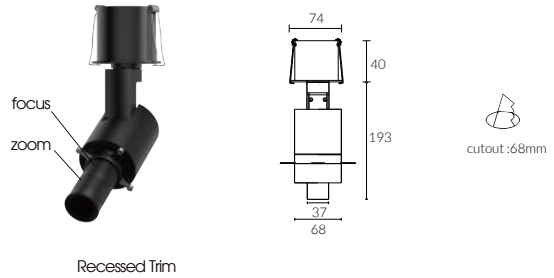

## Φ68 Recessed Contour Spotlight

Adjustable Optic

Black Painted

**IP Rating:** IP20  
**Optics:** Framing  
**UGR:** <10  
**CRI:** 92Ra  
**Lifetime:** >50,000 hrs (L70 B10)  
**CCT:** 2700K/3000K/3500K/4000K/5000K/  
 2000K-3000K/1800K-4000K/2700K-6000K

10W Ra98 3000K 24°

h(m)	E(lx)	D(m)
0.5	3216	0.21
1.0	804	0.42
1.5	357	0.63
2.0	201	0.84
2.5	129	1.04
3.0	89	1.25

**Typical Source Efficacy (lm/W):** 113  
**Control:** On/off, Mains Dim, 0/1-10V, Dali, Zigbee, Casambi  
**Binning:** 2 Step MacAdams  
**Input:** AC220-240V 50/60Hz  
**Output:** DC 36V 250mA 10W  
**Ambient temp:** -20 °C to 45 °C  
**Class:** II  
**Material:** Fine aluminium 6063A

Recessed Trim

W system	lm system	code
10W	239	RTC6810W

Recessed Trimless

W system	lm system	code
10W	239	TLC6810W