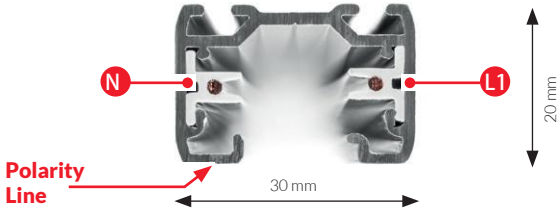

TRACK 1L

SURFACE & SUSPENDED

Type	Code
TRACK 1L 1m	GB2100- B W
TRACK 1L 2m	GB2200- B W
TRACK 1L 3m	GB2300- B W

FLUSH MOUNTING

Type	Code
TRACK 1L 1m	GBF2100- B W
TRACK 1L 2m	GBF2200- B W
TRACK 1L 3m	GBF2300- B W

End feed

POLARITY GROOVE	Code
	GB11- B W
	GB12- B W

L-feed

POLARITY GROOVE	Code
	GB34- B W
	GB35- B W

T-feed

POLARITY GROOVE	Code
	GB36- B W
	GB37- B W
	GB39- B W
	GB40- B W

X-feed

POLARITY GROOVE	Code
	GB38- B W

Middle feed

Code
GB14- B W

Straight Connecto

Code
GB21- B W

Adjustable corner connector

Code
GB24- B W

End cap

Code
GB41- B W