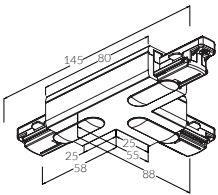

TRACK 1L

SURFACE & SUSPENDED

Type	Code
TRACK 1L 1m	GB2100- B W
TRACK 1L 2m	GB2200- B W
TRACK 1L 3m	GB2300- B W

FLUSH MOUNTING

Type	Code
TRACK 1L 1m	GBF2100- B W
TRACK 1L 2m	GBF2200- B W
TRACK 1L 3m	GBF2300- B W

End feed

POLARITY GROOVE	Code
	GB11- B W
	GB12- B W

L-feed

POLARITY GROOVE	Code
	GB34- B W
	GB35- B W

T-feed

POLARITY GROOVE	Code
	GB36- B W
	GB37- B W
	GB39- B W
	GB40- B W

X-feed

POLARITY GROOVE	Code
	GB38- B W

Middle feed

Code
GB14- B W

Straight Connecto

Code
GB21- B W

Adjustable corner connector

Code
GB24- B W

End cap

Code
GB41- B W