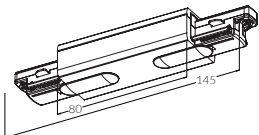

TRACK 1L

SURFACE & SUSPENDED

Type	Code
TRACK 1L 1m	GB2100- B W
TRACK 1L 2m	GB2200- B W
TRACK 1L 3m	GB2300- B W

FLUSH MOUNTING

Type	Code
TRACK 1L 1m	GBF2100- B W
TRACK 1L 2m	GBF2200- B W
TRACK 1L 3m	GBF2300- B W

End feed

POLARITY GROOVE	Code
	GB11- B W
	GB12- B W

L-feed

POLARITY GROOVE	Code
	GB34- B W
	GB35- B W

T-feed

POLARITY GROOVE	Code
	GB36- B W
	GB37- B W
	GB39- B W
	GB40- B W

X-feed

POLARITY GROOVE	Code
	GB38- B W

Middle feed

Code
GB14- B W

Straight Connecto

Code
GB21- B W

Adjustable corner connector

Code
GB24- B W

End cap

Code
GB41- B W