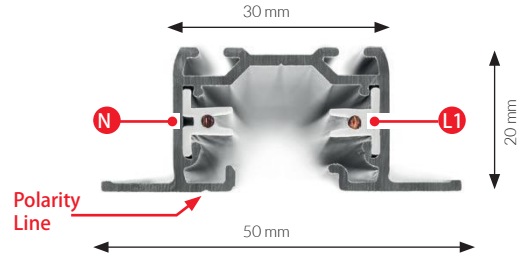

TRACK 1L

SURFACE & SUSPENDED

Type	Code
TRACK 1L 1m	GB2100- B W
TRACK 1L 2m	GB2200- B W
TRACK 1L 3m	GB2300- B W

FLUSH MOUNTING

Type	Code
TRACK 1L 1m	GBF2100- B W
TRACK 1L 2m	GBF2200- B W
TRACK 1L 3m	GBF2300- B W

End feed

POLARITY GROOVE	Code
	GB11- B W
	GB12- B W

L-feed

POLARITY GROOVE	Code
	GB34- B W
	GB35- B W

T-feed

POLARITY GROOVE	Code
	GB36- B W
	GB37- B W
	GB39- B W
	GB40- B W

X-feed

POLARITY GROOVE	Code
	GB38- B W

Middle feed

Code
GB14- B W

Straight Connecto

Code
GB21- B W

Adjustable corner connector

Code
GB24- B W

End cap

Code
GB41- B W