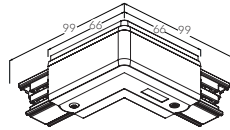

TRACK 3L

SURFACE & SUSPENDED

Type	Code
TRACK 3L 1m	XTS4100- | B | W |
TRACK 3L 2m	XTS4200- | B | W |
TRACK 3L 3m	XTS4300- | B | W |

FLUSH MOUNTING

Type	Code
TRACK 3L 1m	XTSF4100- | B | W |
TRACK 3L 2m	XTSF4200- | B | W |
TRACK 3L 3m	XTSF4300- | B | W |

End feed

POLARITY GROOVE	Code
	XTS11- | B | W |
	XTS12- | B | W |

L-feed

POLARITY GROOVE	Code
	XTS34- | B | W |
	XTS35- | B | W |

T-feed

POLARITY GROOVE	Code
	XTS36- | B | W |
	XTS37- | B | W |
	XTS39- | B | W |
	XTS40- | B | W |

X-feed

POLARITY GROOVE	Code
	XTS38- | B | W |

Middle feed

Code
XTS14- | B | W |

Straight Connecto

Code
XTS21- | B | W |

Adjustable corner connector

Code
XTS24- | B | W |

Flexible corner connector

Code
XTS23- | B | W |

End cap

Code
XTS41- | B | W |