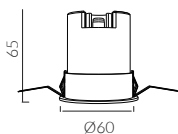

MOOD

Φ55 Outdoor Downlight

cutout :55mm

Fixed Optic

IP Rating:	IP65
Optics:	10°/24°/36°
UGR:	<10
CRI:	92Ra with 97Ra option
Lifetime:	>50,000 hrs (L70 B10)
CCT:	3000K
Typical Source	
Efficacy (lm/W):	113
Control:	On/off, Mains Dim, 0/1-10V, Dali, Zigbee, Casambi
Binning	2 Step MacAdams
Input:	AC220-240V 50/60Hz
Output:	DC 36V 200mA 8W
Ambient temp:	-20 °C to 45 °C
Class:	II
Optional accessories:	Honeycomb louvre, Solite Lense, Spread Lense, Colour Filter

8W Ra92 3000K 10°

h(m)	E(lx)	D(m)
0.5	7812	0.10
1.0	1953	0.20
1.5	868	0.30
2.0	488	0.40
2.5	312	0.50
3.0	217	0.60

8W Ra92 3000K 24°

h(m)	E(lx)	D(m)
0.5	4392	0.21
1.0	1098	0.43
1.5	488	0.64
2.0	274	0.85
2.5	176	1.06
3.0	122	1.28

8W Ra92 3000K 36°

h(m)	E(lx)	D(m)
0.5	2345	0.32
1.0	586	0.64
1.5	261	0.96
2.0	147	1.28
2.5	94	1.61
3.0	65	1.93

W system	lm system	optics	code
8W	384	10°	WFL5508W-30N10
8W	501	24°	WFL5508W-30N24
8W	517	36°	WFL5508W-30N36