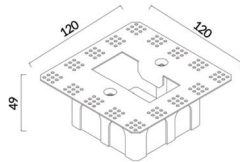

RIFT STEP

80*40 Step Lights Vertical

Fixed Optic

White Painted

cutout :86*86mm

cutout :70*35mm

trimless installation in 86*86 wall box

installation in hollow walls

IP Rating:	IP20
Optics:	/
UGR:	<17
CRI:	92Ra
Lifetime:	>50,000 hrs (L70 B10)
CCT:	3000K
Typical Source	
Efficacy (lm/W):	103
Control:	On/off, Mains Dim, 0/1-10V, Dali, Zigbee, Casambi
Binning:	2 Step MacAdams
Input:	AC220-240V 50/60Hz
Output:	DC 3V 300mA 1.3W DC 3V 650mA 3W
Ambient temp:	-20 °C to 45 °C
Class :	II