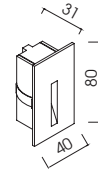

RIFT STEP

80*40 Step Lights Vertical

Fixed Optic

White Painted

cutout :86*86mm

cutout :70*35mm

trimless installation in 86*86 wall box

installation in hollow walls