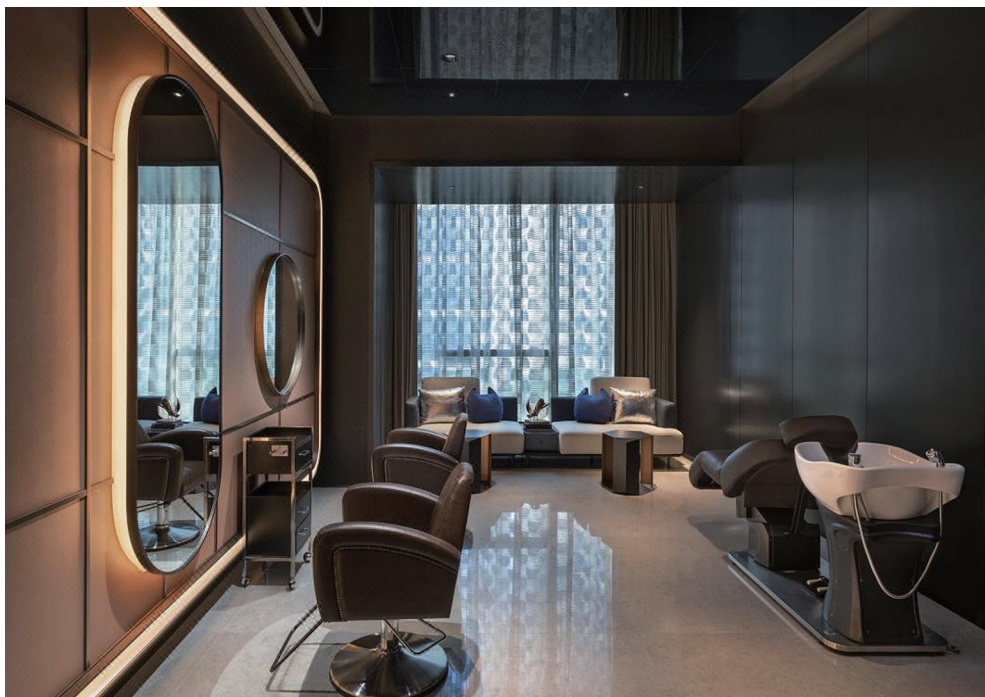

DuraGreen project:
Westin Hotel

W system	lm system	optics	code
20W	1407	24°	MF10020W-30N24-W
20W	1420	36°	MF10020W-30N36-W
20W	1411	50°	MF10020W-30N50-W

W system	lm system	optics	code
25W	1777	24°	MF10025W-30N24-W
25W	1797	36°	MF10025W-30N36-W
25W	1764	50°	MF10025W-30N50-W

W system	lm system	optics	code
30W	2028	24°	MF10030W-30N24-W
30W	2071	36°	MF10030W-30N36-W
30W	2067	50°	MF10030W-30N50-W

W system	lm system	optics	code
40W	2395	24°	MF10040W-30N24-W
40W	2465	36°	MF10040W-30N36-W
40W	2419	50°	MF10040W-30N50-W