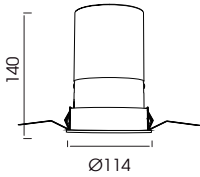

MOOD DOWNLIGHT

Φ100
Fixed Round

cutout: 100mm

Fixed Optic

Designed for super eye comfort,
minimum glare

- IP Rating:** IP20 and IP44 options
- Optics:** 24°/36°/50°
- UGR:** <10
- CRI:** 98Ra
- Lifetime:** >50,000 hrs (L70 B10)
- CCT:** 2700K/3000K/3500K/4000K/5000K
- Typical Source**
- Efficacy (lm/W):** 110
- Control:** On/off, Mains Dim, 0/1-10V, Dali, Zigbee, Casambi
- Binning:** 2 Step MacAdams
- Input:** AC220-240V 50/60Hz
- Output:** DC 36V 500mA 20W
DC 36V 600mA 25W
DC 36V 750mA 30W
DC 36V 1000mA 40W
- Ambient temp:** -20 °C to 45 °C
- Class:** II
- Optional accessories:** Honeycomb louvre, Solite Lense, Spread Lense, Colour Filter

30W Ra98 3000K 24°

h(m)	E(lx)	D(m)
1.0	5888	0.39
2.0	1457	0.77
3.0	652	1.20
4.0	367	1.50
5.0	235	1.90
6.0	163	2.30

30W Ra98 3000K 36°

h(m)	E(lx)	D(m)
1.0	2991	0.54
2.0	748	1.10
3.0	332	1.60
4.0	187	2.20
5.0	120	2.70
6.0	83	3.20

Specification Code

Type	Cut out	Power	Colour Temp	Driver	Beam Width	Bezel Colour	Baffle Colour	Options
MF	75	08W	30	N	24	W	B	C
MF/Fixed	22/22mm		27/2700K	M/Mains Dim	05/5°	W/White	B/Black Specular	C/Clear Lens
AF/Adjustable	33/33mm		30/3000K	D/DALI	10/10°	B/Black	S/Silver Specular	F/Frosted Lens
MFL/Lens type, Fixed	35/35mm 40/40mm		40/4000K WD/Warm Dim	0/0-10V N/Non Dim	13/13° 15/15°	L/Polished Chrome G/Polished Brass	W/White Matt BM/Black Matt	H/Honeycomb S/Spread Lense
AFL/Lens type, Adjustable	45/45mm 55/55mm		1840/1800K-4000K 2765/2700K-6500K	X/No Driver	20/20° 24/24°	J/Antique Bronze S/Satin Nickle		
MFW/Wall Wash	58/58mm				30/30°			
MFZ/Zoomable	75/75mm				36/36°			
MFP/Pinhole	80/80mm				50/50°			
MFQ/Fixed Square	100/100mm							