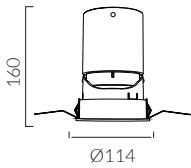

MOOD DOWNLIGHT

Φ100 Adjustable Round

cutout :100mm

Adjustable Optic

Designed for super eye comfort,
minimum glare

IP Rating:	IP20 and IP44 options
Optics:	15°/24°/36°/50°
UGR:	<10
CRI:	98Ra
Lifetime:	>50,000 hrs (L70 B10)
CCT:	2700K/3000K/3500K/4000K/5000K
Typical Source	
Efficacy (lm/W):	110
Control:	On/off, Mains Dim, 0/1-10V, Dali, Zigbee, Casambi
Binning:	2 Step MacAdams
Input:	AC220-240V 50/60Hz
Output:	DC 36V 500mA 20W DC 36V 600mA 25W DC 36V 750mA 30W DC 36V 1000mA 40W
Ambient temp:	-20 C to 45 C
Class:	II
Optional accessories:	Honeycomb louvre, Solite Lense, Spread Lense, Colour Filter

h(m)	E(lx)	D(m)
1.0	8966	0.28
2.0	2247	0.58
3.0	998	0.84
4.0	562	1.10
5.0	359	1.40
6.0	250	1.70

h(m)	E(lx)	D(m)
1.0	5888	0.39
2.0	1457	0.77
3.0	652	1.20
4.0	367	1.50
5.0	235	1.90
6.0	163	2.30

h(m)	E(lx)	D(m)
1.0	2991	0.54
2.0	748	1.10
3.0	332	1.60
4.0	187	2.20
5.0	120	2.70
6.0	83	3.20