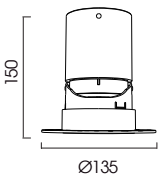

MOOD DOWNLIGHT

Φ100

Trimless Adjustable Round

cutout : 100mm

Adjustable Optic

Designed for super eye comfort,
minimum glare

| | |
|------------------------------|---|
| IP Rating: | IP20 and IP44 options |
| Optics: | 10°/24°/36°/50° |
| UGR: | < 10 |
| CRI: | 98Ra |
| Lifetime: | > 50,000 hrs (L70 B10) |
| CCT: | 2700K/3000K/3500K/4000K/5000K |
| Typical Source | |
| Efficacy (lm/W): | 110 |
| Control: | On/off, Mains Dim, 0/1-10V, Dali, Zigbee, Casambi |
| Binning: | 2 Step MacAdams |
| Input: | AC 220-240V 50/60Hz |
| Output: | DC 36V 500mA 20W DC 36V 600mA 25W DC 36V 750mA 30W DC 36V 1000mA 40W |
| Ambient temp: | -20 °C to 45 °C |
| Class: | II |
| Optional accessories: | Honeycomb louvre, Solite Lens, Spread Lens, Colour Filter |

30W Ra98 3000K 15°

| h(m) | E(lx) | D(m) |
|------|-------|------|
| 1.0 | 8966 | 0.28 |
| 2.0 | 2247 | 0.58 |
| 3.0 | 998 | 0.84 |
| 4.0 | 562 | 1.10 |
| 5.0 | 359 | 1.40 |
| 6.0 | 250 | 1.70 |

30W Ra98 3000K 24°

| h(m) | E(lx) | D(m) |
|------|-------|------|
| 1.0 | 5888 | 0.39 |
| 2.0 | 1457 | 0.77 |
| 3.0 | 652 | 1.20 |
| 4.0 | 367 | 1.50 |
| 5.0 | 235 | 1.90 |
| 6.0 | 163 | 2.30 |

30W Ra98 3000K 36°

| h(m) | E(lx) | D(m) |
|------|-------|------|
| 1.0 | 2991 | 0.54 |
| 2.0 | 748 | 1.10 |
| 3.0 | 332 | 1.60 |
| 4.0 | 187 | 2.20 |
| 5.0 | 120 | 2.70 |
| 6.0 | 83 | 3.20 |