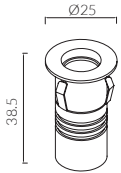

MOOD MINI

Φ22 Fixed Round

Accessories not included

4-way connector

6-way connector

10-way connector

IP Rating:	IP20
Optics:	30°
UGR:	<17
CRI:	92Ra
Lifetime:	>50,000 hrs (L70 B10)
CCT:	3000K
Typical Source	
Efficacy (lm/W):	103
Control:	On/off, Mains Dim, 0/1-10V, Dali, Zigbee, Casambi
Binning:	2 Step MacAdams
Input:	AC220-240V 50/60Hz
Output:	DC 3V 300mA 1.3W
Ambient temp:	-20 °C to 45 °C
Class:	II

1.3W Ra92 3000K 30°

h(m)	E(lx)	D(m)
0.5	260	0.29
1.0	65	0.59
1.5	29	0.88
2.0	16	1.18
2.5	10	1.47
3.0	7	1.77

W system	lm system	optics	code
1.3W	68	30°	MDL221.3W-30NL30-B