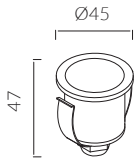

MOOD MINI

Φ40 Adjustable Round

cutout :40mm

Adjustable Optic

DARK LIGHT VERSION

True non-intrusive-in lighting solutions to
integrate lighting with architecture

IP Rating:	IP20
Optics:	13°/20°/30°
UGR:	<17
CRI:	92Ra
Lifetime:	>50,000 hrs (L70 B10)
CCT:	2700K/3000K
Typical Source Efficacy (lm/W):	103
Control:	On/off, Mains Dim, 0/1-10V, Dali, Zigbee, Casambi
Binning:	2 Step MacAdams
Input:	AC220-240V 50/60Hz
Output:	DC 3V 300mA 1.3W DC 3V 650mA 3W
Ambient temp:	-20 C to 45 C
Class :	II

3W Ra92 3000K 13°

h(m)	E(lx)	D(m)
0.5	4168	0.11
1.0	1042	0.23
1.5	463	0.34
2.0	261	0.46
2.5	167	0.57
3.0	116	0.65

3W Ra92 3000K 20°

h(m)	E(lx)	D(m)
0.5	1872	0.18
1.0	468	0.36
1.5	208	0.55
2.0	117	0.73
2.5	75	0.91
3.0	52	1.09