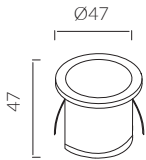

MOOD MINI

Φ40 Fixed Round

True non-intrusive-in lighting solutions to integrate lighting with architecture

IP Rating:	IP20
Optics:	13°/20°/30°
UGR:	<17
CRI:	92Ra
Lifetime:	>50,000 hrs (L70 B10)
CCT:	2700K/3000K
Typical Source Efficacy (lm/W):	103
Control:	On/off, Mains Dim, 0/1-10V, Dali, Zigbee, Casambi
Binning:	2 Step MacAdams
Input:	AC220-240V 50/60Hz
Output:	DC 3V 300mA 1.3W DC 3V 650mA 3W
Ambient temp:	-20 C to 45 C
Class :	II

3W Ra92 3000K 13°

h(m)	E(lx)	D(m)
0.5	4168	0.11
1.0	1042	0.23
1.5	463	0.34
2.0	261	0.46
2.5	167	0.57
3.0	116	0.65

3W Ra92 3000K 20°

h(m)	E(lx)	D(m)
0.5	1872	0.18
1.0	468	0.36
1.5	208	0.55
2.0	117	0.73
2.5	75	0.91
3.0	52	1.09