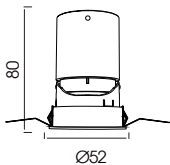

MOOD DOWNLIGHT

Φ45 Adjustable Round

cutout :45mm

Adjustable Optic

IP Rating: IP20 and IP44 options
Optics: 15°/24°/36°/50°
UGR: <10
CRI: 98Ra
Lifetime: >50,000 hrs (L70 B10)
CCT: 2700K/3000K/3500K/4000K/5000K/
 2000K-3000K/1800K-4000K/2700K-6000K