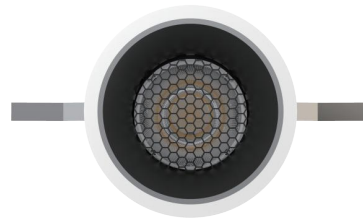

MOOD DOWNLIGHT

Φ45 Adjustable Round

cutout :45mm

Adjustable Optic

IP Rating: IP20 and IP44 options
Optics: 15°/24°/36°/50°
UGR: <10
CRI: 98Ra
Lifetime: >50,000 hrs (L70 B10)
CCT: 2700K/3000K/3500K/4000K/5000K/
 2000K-3000K/1800K-4000K/2700K-6000K

Ambient temp: -20 °C to 45 °C

Class: II

Optional accessories: Honeycomb louvre, Solite Lense, Spread Lense, Colour Filter

8W Ra98 3000K 15°

h(m)	E(lx)	D(m)
0.5	7550	0.11
1.0	1888	0.22
1.5	839	0.34
2.0	472	0.45
2.5	302	0.56
3.0	210	0.67

Specification Code

Type	Cut out	Power	Colour Temp	Driver	Beam Width	Bezel Colour	Baffle Colour	Options
MF	75	08W	30	N	24	W	B	C
MF/Fixed	22/22mm		27/2700K	M/Mains Dim	05/5°	W/White	B/Black Specular	C/Clear Lens
AF/Adjustable	33/33mm		30/3000K	D/DALI	10/10°	B/Black	S/Silver Specular	F/Frosted Lens
MFL/Lens type, Fixed	35/35mm 40/40mm		40/4000K WD/Warm Dim	0/0-10V N/Non Dim	13/13° 15/15°	L/Polished Chrome G/Polished Brass	W/White Matt BM/Black Matt	H/Honeycomb S/Spread Lense
AFL/Lens type, Adjustable	45/45mm 55/55mm		1840/1800K-4000K 2765/2700K-6500K	X/No Driver	20/20° 24/24°	J/Antique Bronze S/Satin Nickle		
MFW/Wall Wash	58/58mm				30/30°			
MFZ/Zoomable	75/75mm				36/36°			
MFP/Pinhole	80/80mm				50/50°			
MFQ/Fixed Square	100/100mm							