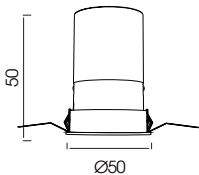

MOOD DOWNLIGHT

Φ45
Fixed Round

cutout :45mm

Fixed Optic

IP Rating: IP20 and IP44 options
Optics: 24°/36°/50°
UGR: < 10
CRI: 98Ra
Lifetime: >50,000 hrs (L70 B10)
CCT: 2700K/3000K/3500K/4000K/5000K/
 2000K-3000K/1800K-4000K/2700K-6000K