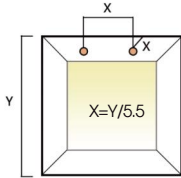

MOOD DOWNLIGHT

Φ55

Fixed Round Wall Wash

cutout :55mm

Wall Wash optic

X = distance to wall
= ceiling height ÷ 5.5

Recessed round wall-washer luminaire designed for creating a vertical downward beam of light