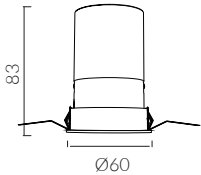

MOOD DOWNLIGHT

Φ55

Fixed Round Wall Wash

cutout :55mm

Wall Wash optic

X = distance to wall
= ceiling height ÷ 5.5

Recessed round wall-washer luminaire designed for creating a vertical downward beam of light