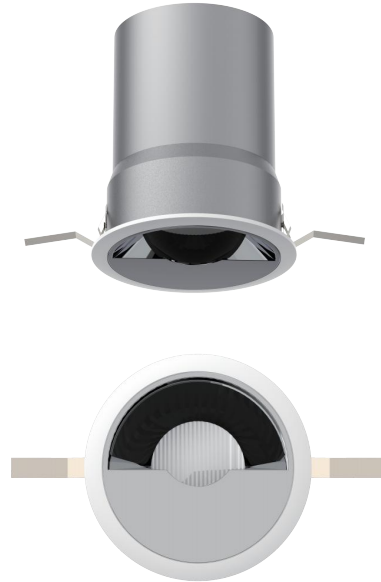

MOOD DOWNLIGHT

Φ55

Fixed Round Wall Wash

cutout :55mm

Wall Wash optic

X = distance to wall
= ceiling height ÷ 5.5

Recessed round wall-washer luminaire designed for creating a vertical downward beam of light

IP Rating: IP20 and IP44 options
Optics: Wall Wash
UGR: < 17
CRI: 98Ra
Lifetime: > 50,000 hrs (L70 B10)
CCT: 2700K/3000K/3500K/4000K/5000K/
 2000K-3000K/1800K-4000K/2700K-6000K

Typical Source Efficacy (lm/W): 110
Control: On/off, Mains Dim, 0/1-10V, Dali, Zigbee, Casambi
Binning: 2 Step MacAdams
Input: AC220-240V 50/60Hz
Output: DC 36V 150mA 6W
 DC 36V 200mA 8W
 DC 36V 250mA 10W
Ambient temp: -20 °C to 45 °C
Class: II

W system	lm system	optics	code
8W	383	Wall Wash	MFW5508W-30NWS-W

W system	lm system	optics	code
10W	442	Wall Wash	MFW5510W-30NWS-W

MOOD light fittings, stylishly designed with trendy colors and high-quality materials, radiate sophistication and elegance. They offer endless possibilities and exceptional versatility, easily adapting to any space.

Black Matt

White Matt

Silver Matt

Black Specular

Silver Specular

Gold Specular

Grey Specular

Specification Code