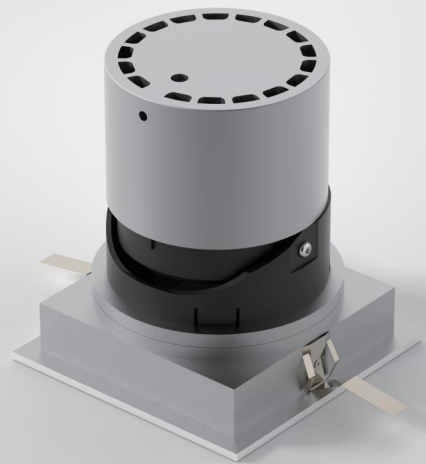

Specification Code

Type	Cut out	Power	Colour Temp	Driver	Beam Width	Bezel Colour	Baffle Colour	Options
MF	75	08W	30	N	24	W	B	C
MF/Fixed	22/22mm		27/2700K	M/Mains Dim	05/5°	W/White	B/Black Specular	C/Clear Lens
AF/Adjustable	33/33mm		30/3000K	D/DALI	10/10°	B/Black	S/Silver Specular	F/Frosted Lens
MFL/Lens type, Fixed	35/35mm 40/40mm		40/4000K WD/Warm Dim	0/0-10V N/Non Dim	13/13° 15/15°	L/Polished Chrome G/Polished Brass	W/White Matt BM/Black Matt	H/Honeycomb S/Spread Lense
AFL/Lens type, Adjustable	45/45mm 55/55mm		1840/1800K-4000K 2765/2700K-6500K	X/No Driver	20/20° 24/24°	J/Antique Bronze S/Satin Nickle		
MFW/Wall Wash	58/58mm				30/30°			
MFZ/Zoomable	75/75mm				36/36°			
MFP/Pinhole	80/80mm				50/50°			
MFQ/Fixed Square	100/100mm