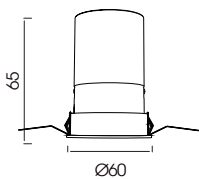

MOOD DOWNLIGHT

Φ55
Fixed Round

cutout :55mm

Fixed Optic

IP Rating: IP20 and IP44 options
Optics: 24°/36°/50°
UGR: < 10
CRI: 98Ra
Lifetime: >50,000 hrs (L70 B10)
CCT: 2700K/3000K/3500K/4000K/5000K/
 2000K-3000K/1800K-4000K/2700K-6000K