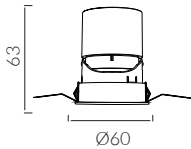

MOOD SHALLOWSHINE

Φ55 Adjustable Round

cutout :55mm

Adjustable Optic

Designed for super eye comfort,
minimum glare

IP Rating:	IP20 and IP44 options
Optics:	10°/24°/36°
UGR:	<10
CRI:	98Ra
Lifetime:	>50,000 hrs (L70 B10)
CCT:	2700K/3000K/3500K/4000K/5000K/ 2000K-3000K/1800K-4000K/2700K-6000K
Typical Source	
Efficacy (lm/W):	110
Control:	On/off, Mains Dim, 0/1-10V, Dali, Zigbee, Casambi
Binning:	2 Step MacAdams
Input:	AC220-240V 50/60Hz
Output:	DC 36V 150mA 6W
Ambient temp:	-20 °C to 45 °C
Class:	II
Optional accessories:	Honeycomb louvre, Solite Lense, Spread Lense, Colour Filter

6W Ra98 3000K 10°

h(m)	E(lx)	D(m)
0.5	6661	0.10
1.0	1665	0.20
1.5	740	0.30
2.0	416	0.40
2.5	266	0.50
3.0	185	0.60

6W Ra98 3000K 24°

h(m)	E(lx)	D(m)
0.5	3558	0.21
1.0	889	0.43
1.5	395	0.64
2.0	222	0.85
2.5	142	1.06
3.0	99	1.28