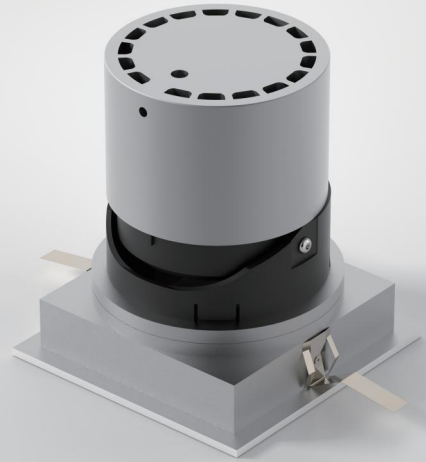

D for DuraGreen Design

Specification Code

Type	Cut out	Power	Colour Temp	Driver	Beam Width	Bezel Colour	Baffle Colour	Options
MF	75	08W	30	N	24	W	B	C
MF/Fixed	22/22mm		27/2700K	M/Mains Dim	05/5°	W/White	B/Black Specular	C/Clear Lens
AF/Adjustable	33/33mm		30/3000K	D/DALI	10/10°	B/Black	S/Silver Specular	F/Frosted Lens
MFL/Lens type, Fixed	35/35mm 40/40mm		40/4000K WD/Warm Dim	0/0-10V N/Non Dim	13/13° 15/15°	L/Polished Chrome G/Polished Brass	W/White Matt BM/Black Matt	H/Honeycomb S/Spread Lense
AFL/Lens type, Adjustable	45/45mm 55/55mm		1840/1800K-4000K 2765/2700K-6500K	X/No Driver	20/20° 24/24°	J/Antique Bronze S/Satin Nickle		
MFW/Wall Wash	58/58mm				30/30°			
MFZ/Zoomable	75/75mm				36/36°			
MFP/Pinhole	80/80mm				50/50°			
MFQ/Fixed Square	100/100mm